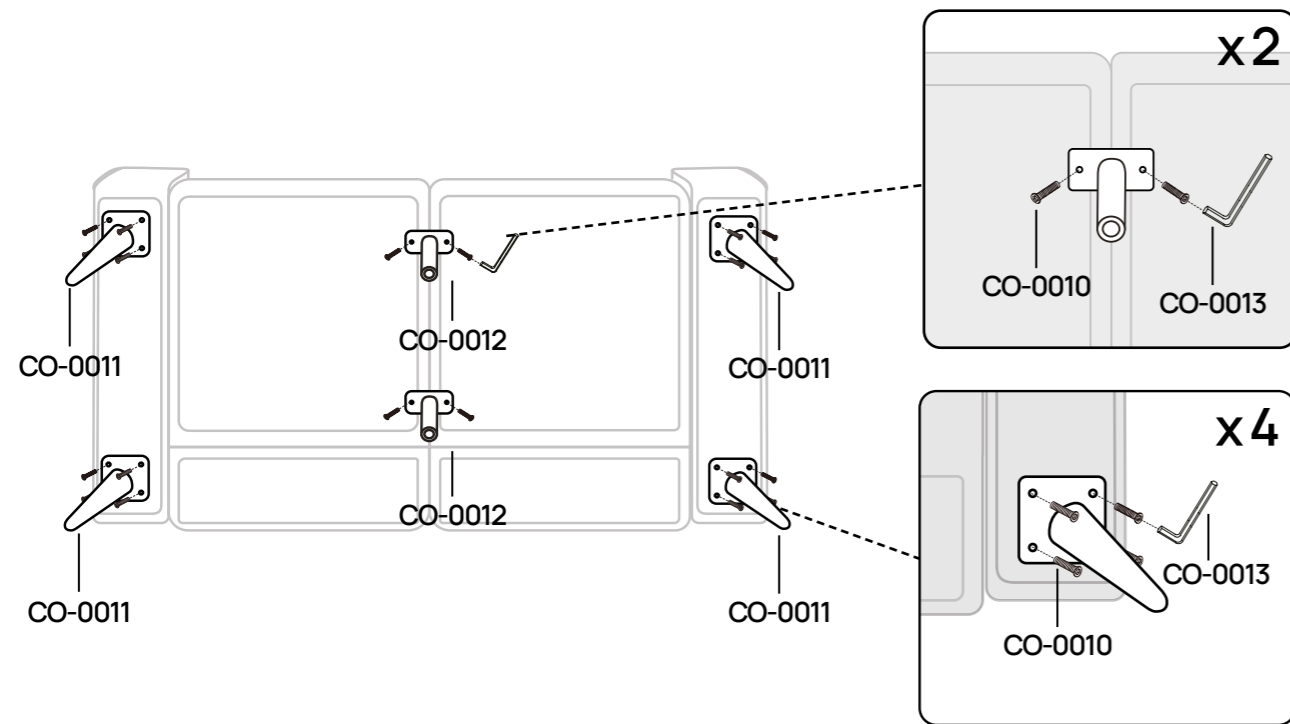

Sicaan.

OSKAR

45 min

x2

COM-001280	[x1]	COM-001281	[x1]
COM-001282	[x1]	COM-001283	[x1]
COM-001284	[x1]		

07/2024

PCS	REF	QTY	DIM
	CO-0025-K	x2	92x46x13 cm
	CO-0024-K	x2	92x74x16 cm
	CO-0023-R-K	x1	92x59x18 cm
	CO-0023-L-K	x1	92x59x18 cm
	CO-0022-L-K	x1	92x45x13 cm
	CO-0022-R-K	x1	92x45x13 cm
	CO-0021-L-K	x1	92x74x9 cm
	CO-0021-R-K	x1	92x74x9 cm
	CO-0020-K	x1	25x182 cm
	CO-0013	x1	M8
	CO-0012	x2	h = 17 cm

PCS	REF	QTY	DIM
	CO-0011	x4	h = 17 cm
	CO-0010	x20	M8 x 25 cm

1.

2.

3.

4.

5.

6.

7.