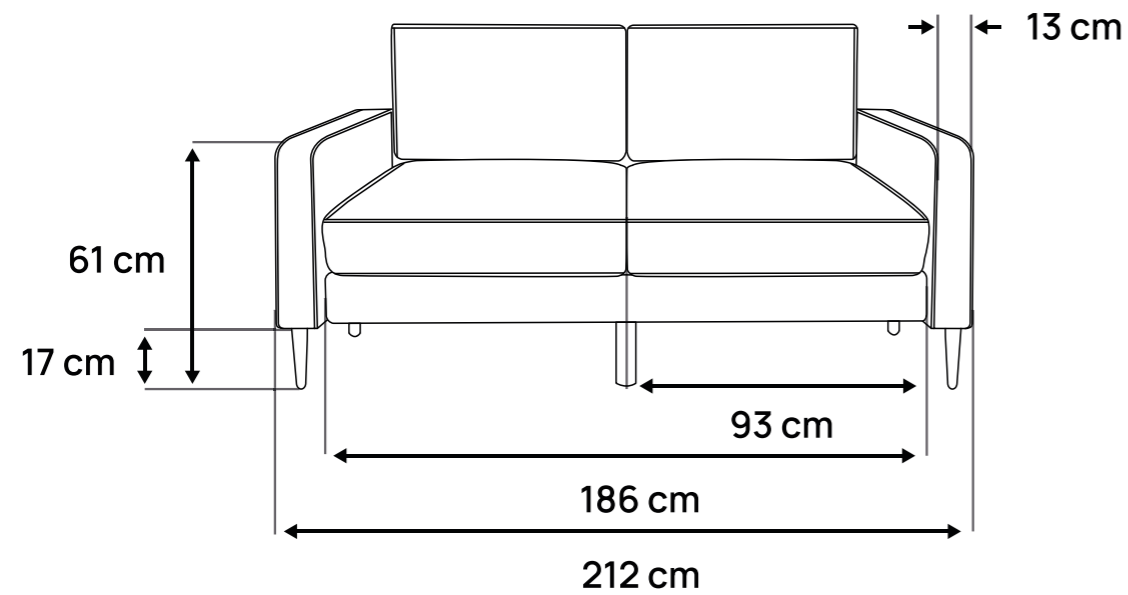

Sicaan.

OSKAR

45 min

x2

COM-001280	[x1]	COM-001281	[x1]
COM-001282	[x1]	COM-001283	[x1]
COM-001284	[x1]		

07/2024

PCS	REF	QTY	DIM
	CO-0025-K	x2	92x46x13 cm
	CO-0024-K	x2	92x74x16 cm
	CO-0023-R-K	x1	92x59x18 cm
	CO-0023-L-K	x1	92x59x18 cm
	CO-0022-L-K	x1	92x45x13 cm
	CO-0022-R-K	x1	92x45x13 cm
	CO-0021-L-K	x1	92x74x9 cm
	CO-0021-R-K	x1	92x74x9 cm
	CO-0020-K	x1	25x182 cm
	CO-0013	x1	M8
	CO-0012	x2	h = 17 cm

PCS	REF	QTY	DIM
	CO-0011	x4	h = 17 cm
	CO-0010	x20	M8 x 25 cm

1.

2.

3.

4.

5.

6.

7.