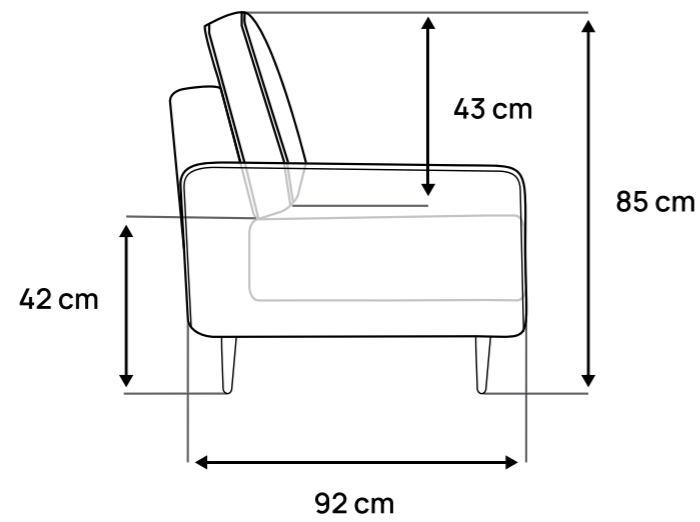

Sicaan.

OSKAR

45 min

x2

COM-001280	[x1]	COM-001281	[x1]
COM-001282	[x1]	COM-001283	[x1]
COM-001284	[x1]		

07/2024

PCS	REF	QTY	DIM
	CO-0025-K	x2	92x46x13 cm
	CO-0024-K	x2	92x74x16 cm
	CO-0023-R-K	x1	92x59x18 cm
	CO-0023-L-K	x1	92x59x18 cm
	CO-0022-L-K	x1	92x45x13 cm
	CO-0022-R-K	x1	92x45x13 cm
	CO-0021-L-K	x1	92x74x9 cm
	CO-0021-R-K	x1	92x74x9 cm
	CO-0020-K	x1	25x182 cm
	CO-0013	x1	M8
	CO-0012	x2	h = 17 cm

PCS	REF	QTY	DIM
	CO-0011	x4	h = 17 cm
	CO-0010	x20	M8 x 25 cm

1.

2.

3.

4.

5.

6.

7.