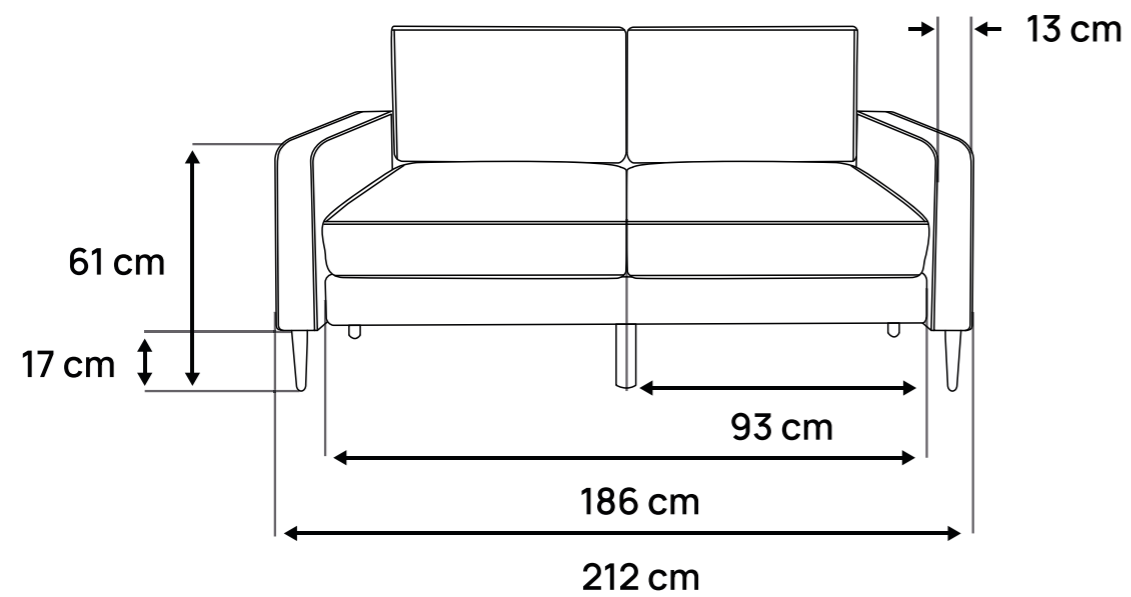

Sicdan.

OSKAR

45 min

x2

CE

COM-001275	[x1]	COM-001276	[x1]
COM-001277	[x1]	COM-001278	[x1]
COM-001279	[x1]		

07/2024

PCS	REF	QTY	DIM
	CO-0025-B	x2	92x46x13 cm
	CO-0024-B	x2	92x74x16 cm
	CO-0023-R-B	x1	92x59x18 cm
	CO-0023-L-B	x1	92x59x18 cm
	CO-0022-L-B	x1	92x45x13 cm
	CO-0022-R-B	x1	92x45x13 cm
	CO-0021-L-B	x1	92x74x9 cm
	CO-0021-R-B	x1	92x74x9 cm
	CO-0020-B	x1	25x182 cm
	CO-0013	x1	M8
	CO-0012	x2	h = 17 cm

PCS	REF	QTY	DIM
	CO-0011	x4	h = 17 cm
	CO-0010	x20	M8 x 25 cm

1.

2.

3.

4.

5.

6.

7.