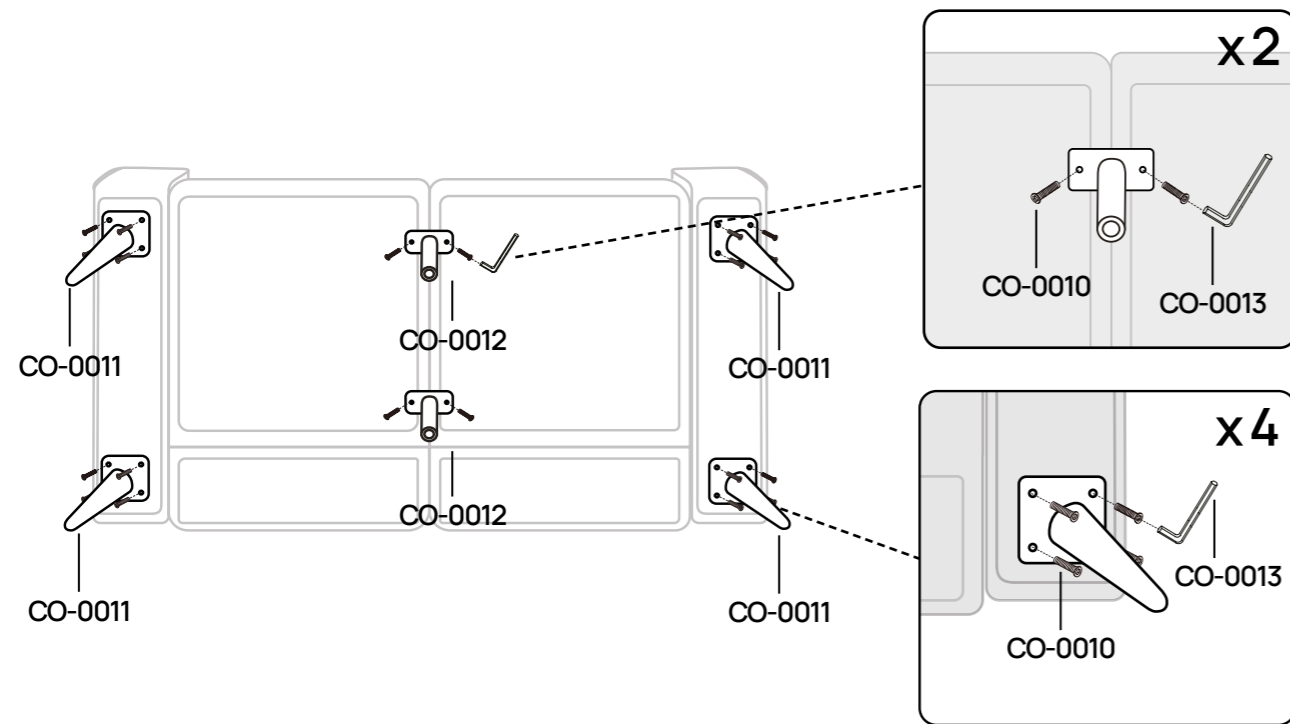

Sicdan.

OSKAR

45 min

x2

CE

COM-001275	[x1]	COM-001276	[x1]
COM-001277	[x1]	COM-001278	[x1]
COM-001279	[x1]		

07/2024

PCS	REF	QTY	DIM
	CO-0025-B	x2	92x46x13 cm
	CO-0024-B	x2	92x74x16 cm
	CO-0023-R-B	x1	92x59x18 cm
	CO-0023-L-B	x1	92x59x18 cm
	CO-0022-L-B	x1	92x45x13 cm
	CO-0022-R-B	x1	92x45x13 cm
	CO-0021-L-B	x1	92x74x9 cm
	CO-0021-R-B	x1	92x74x9 cm
	CO-0020-B	x1	25x182 cm
	CO-0013	x1	M8
	CO-0012	x2	h = 17 cm

PCS	REF	QTY	DIM
	CO-0011	x4	h = 17 cm
	CO-0010	x20	M8 x 25 cm

1.

2.

3.

4.

5.

6.

7.