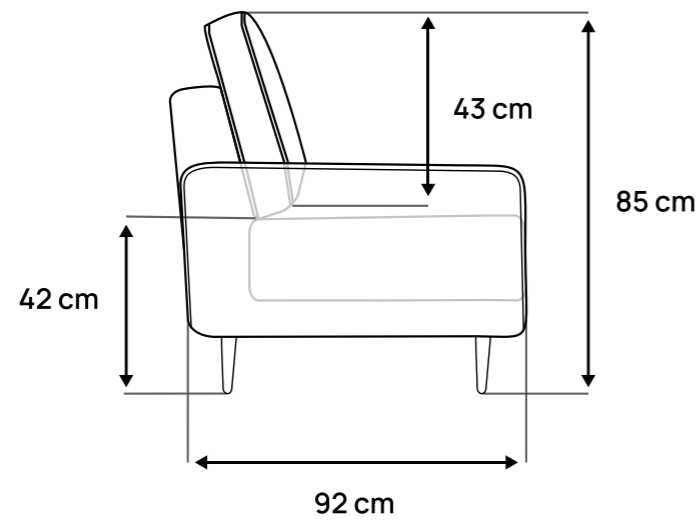

Sicdan.

OSKAR

45 min

x2

CE

COM-001275	[x1]	COM-001276	[x1]
COM-001277	[x1]	COM-001278	[x1]
COM-001279	[x1]		

07/2024

PCS	REF	QTY	DIM
	CO-0025-B	x2	92x46x13 cm
	CO-0024-B	x2	92x74x16 cm
	CO-0023-R-B	x1	92x59x18 cm
	CO-0023-L-B	x1	92x59x18 cm
	CO-0022-L-B	x1	92x45x13 cm
	CO-0022-R-B	x1	92x45x13 cm
	CO-0021-L-B	x1	92x74x9 cm
	CO-0021-R-B	x1	92x74x9 cm
	CO-0020-B	x1	25x182 cm
	CO-0013	x1	M8
	CO-0012	x2	h = 17 cm

PCS	REF	QTY	DIM
	CO-0011	x4	h = 17 cm
	CO-0010	x20	M8 x 25 cm

1.

2.

3.

4.

5.

6.

7.