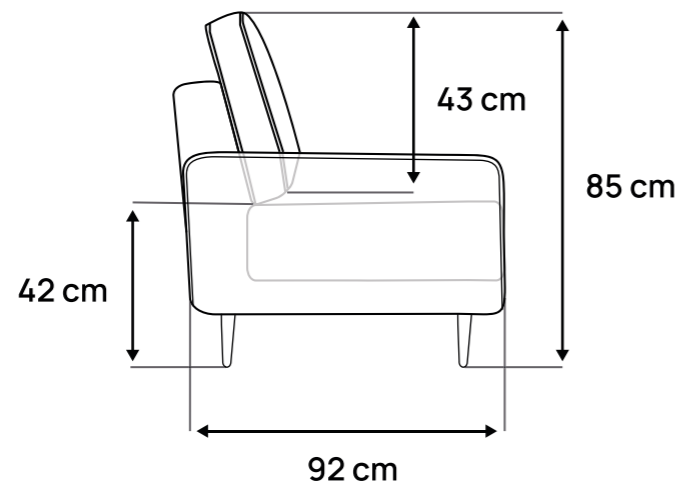

Sicdan.

OSKAR

45 min

x2

CE

COM-001270	[x1]	COM-001271	[x1]
COM-001272	[x1]	COM-001273	[x1]
COM-001274	[x1]		

07/2024

PCS	REF	QTY	DIM
	CO-0019-K	x2	72x46x13 cm
	CO-0018-K	x2	72x73x16 cm
	CO-0017-R-K	x1	72x59x18 cm
	CO-0017-L-K	x1	72x59x18 cm
	CO-0016-L-K	x1	92x45x13 cm
	CO-0016-R-K	x1	92x45x13 cm
	CO-0015-L-K	x1	72x74x9 cm
	CO-0015-R-K	x1	72x74x9 cm
	CO-0014-K	x1	25x144 cm
	CO-0013	x1	M8
	CO-0012	x2	h = 17 cm

PCS	REF	QTY	DIM
	CO-0011	x4	h = 17 cm
	CO-0010	x20	M8 x 25 cm

1.

2.

3.

4.

5.

6.

7.