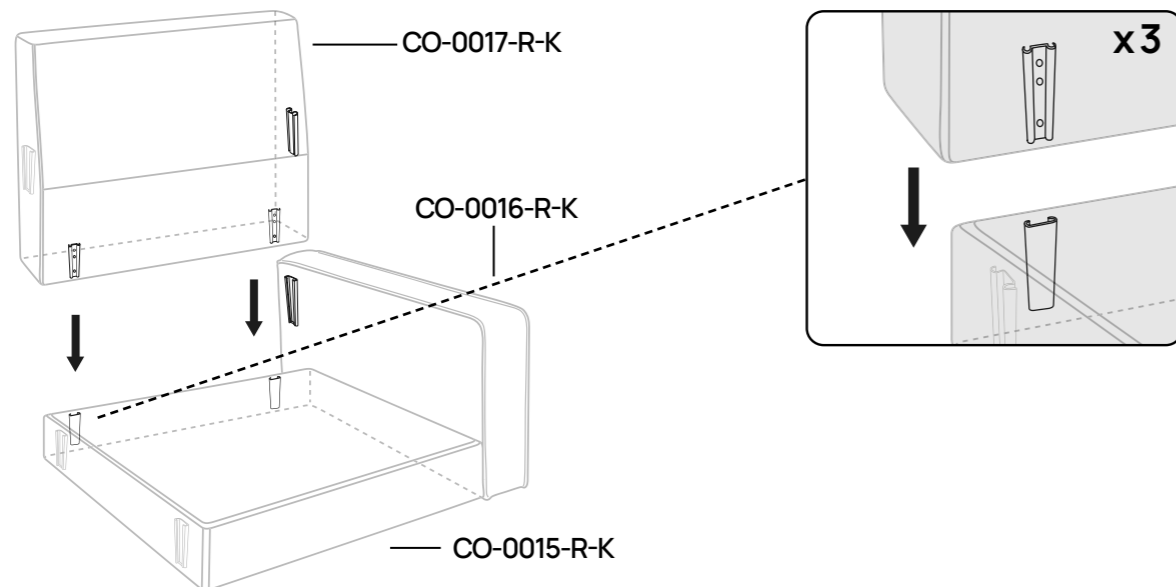

Sicdan.

OSKAR

45 min

x2

CE

COM-001270	[x1]	COM-001271	[x1]
COM-001272	[x1]	COM-001273	[x1]
COM-001274	[x1]		

07/2024

PCS	REF	QTY	DIM
	CO-0019-K	x2	72x46x13 cm
	CO-0018-K	x2	72x73x16 cm
	CO-0017-R-K	x1	72x59x18 cm
	CO-0017-L-K	x1	72x59x18 cm
	CO-0016-L-K	x1	92x45x13 cm
	CO-0016-R-K	x1	92x45x13 cm
	CO-0015-L-K	x1	72x74x9 cm
	CO-0015-R-K	x1	72x74x9 cm
	CO-0014-K	x1	25x144 cm
	CO-0013	x1	M8
	CO-0012	x2	h = 17 cm

PCS	REF	QTY	DIM
	CO-0011	x4	h = 17 cm
	CO-0010	x20	M8 x 25 cm

1.

2.

3.

4.

5.

6.

7.