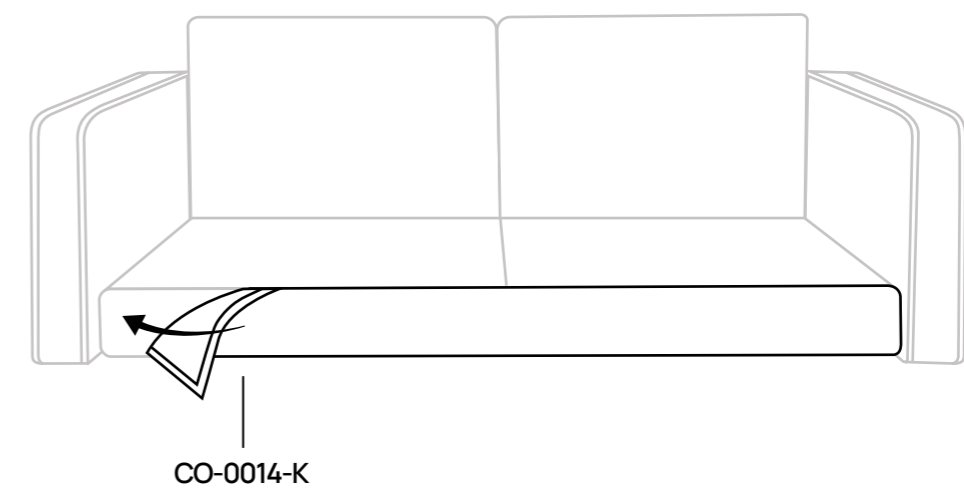

Sicdan.

OSKAR

45 min

x2

CE

COM-001270	[x1]	COM-001271	[x1]
COM-001272	[x1]	COM-001273	[x1]
COM-001274	[x1]		

07/2024

PCS	REF	QTY	DIM
	CO-0019-K	x2	72x46x13 cm
	CO-0018-K	x2	72x73x16 cm
	CO-0017-R-K	x1	72x59x18 cm
	CO-0017-L-K	x1	72x59x18 cm
	CO-0016-L-K	x1	92x45x13 cm
	CO-0016-R-K	x1	92x45x13 cm
	CO-0015-L-K	x1	72x74x9 cm
	CO-0015-R-K	x1	72x74x9 cm
	CO-0014-K	x1	25x144 cm
	CO-0013	x1	M8
	CO-0012	x2	h = 17 cm

PCS	REF	QTY	DIM
	CO-0011	x4	h = 17 cm
	CO-0010	x20	M8 x 25 cm

1.

2.

3.

4.

5.

6.

7.