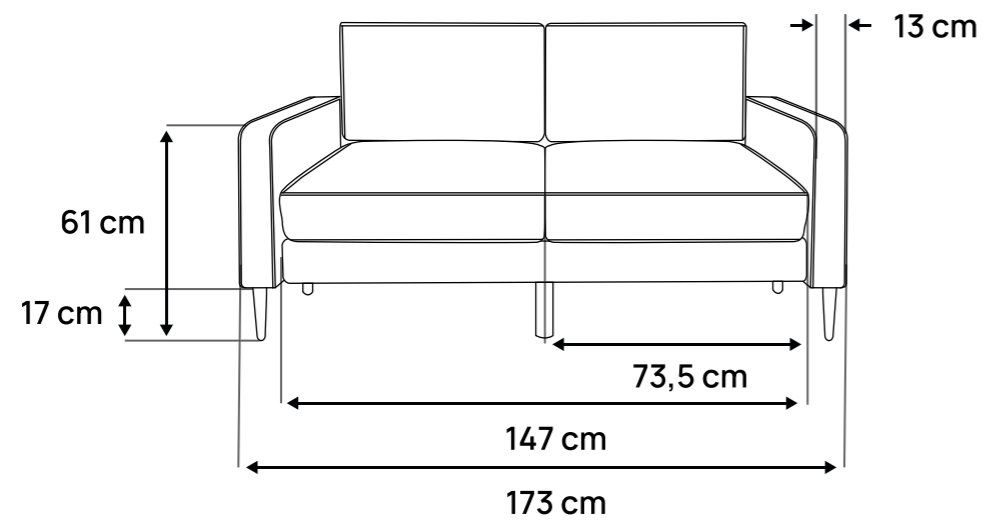

Sicdan.

OSKAR

45 min

x2

CE

COM-001270	[x1]	COM-001271	[x1]
COM-001272	[x1]	COM-001273	[x1]
COM-001274	[x1]		

07/2024

PCS	REF	QTY	DIM
	CO-0019-K	x2	72x46x13 cm
	CO-0018-K	x2	72x73x16 cm
	CO-0017-R-K	x1	72x59x18 cm
	CO-0017-L-K	x1	72x59x18 cm
	CO-0016-L-K	x1	92x45x13 cm
	CO-0016-R-K	x1	92x45x13 cm
	CO-0015-L-K	x1	72x74x9 cm
	CO-0015-R-K	x1	72x74x9 cm
	CO-0014-K	x1	25x144 cm
	CO-0013	x1	M8
	CO-0012	x2	h = 17 cm

PCS	REF	QTY	DIM
	CO-0011	x4	h = 17 cm
	CO-0010	x20	M8 x 25 cm

1.

2.

3.

4.

5.

6.

7.