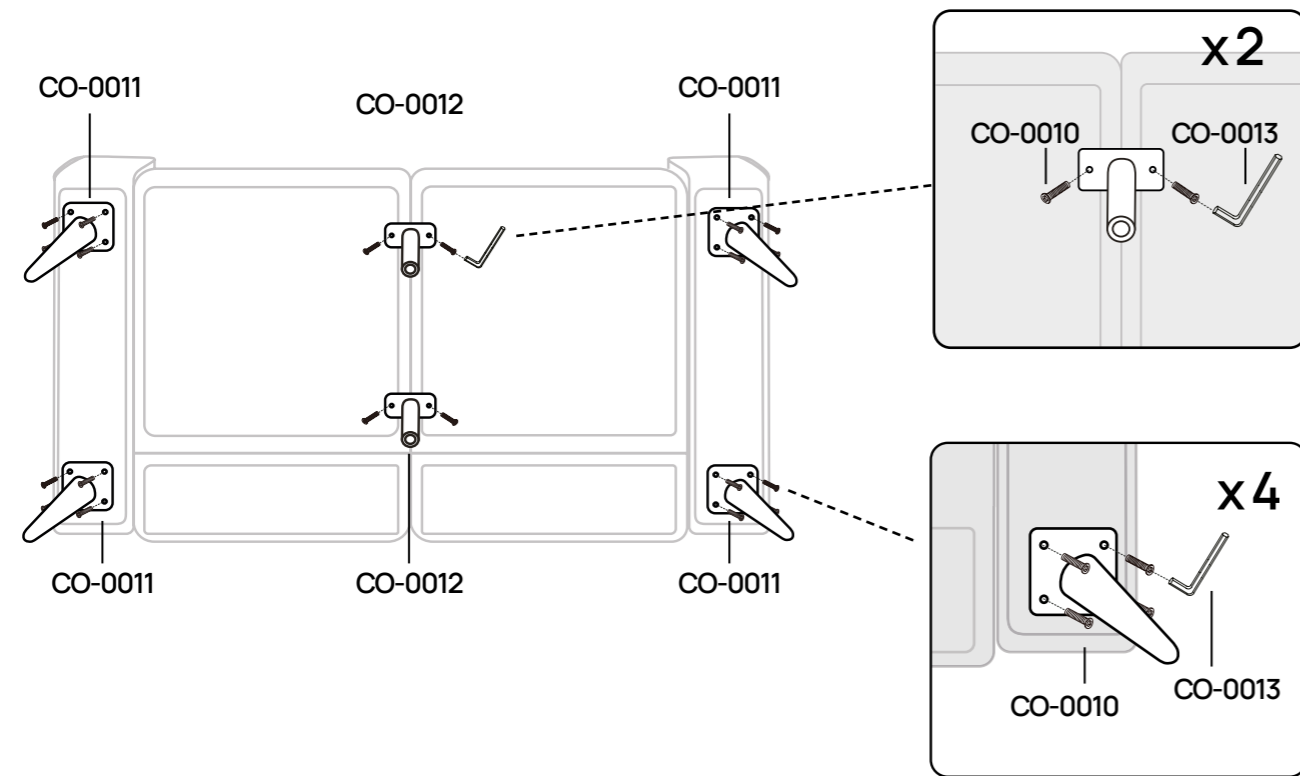

Sicdan.

OSKAR

45 min

x2

CE

COM-001270	[x1]	COM-001271	[x1]
COM-001272	[x1]	COM-001273	[x1]
COM-001274	[x1]		

07/2024

PCS	REF	QTY	DIM
	CO-0019-K	x2	72x46x13 cm
	CO-0018-K	x2	72x73x16 cm
	CO-0017-R-K	x1	72x59x18 cm
	CO-0017-L-K	x1	72x59x18 cm
	CO-0016-L-K	x1	92x45x13 cm
	CO-0016-R-K	x1	92x45x13 cm
	CO-0015-L-K	x1	72x74x9 cm
	CO-0015-R-K	x1	72x74x9 cm
	CO-0014-K	x1	25x144 cm
	CO-0013	x1	M8
	CO-0012	x2	h = 17 cm

PCS	REF	QTY	DIM
	CO-0011	x4	h = 17 cm
	CO-0010	x20	M8 x 25 cm

1.

2.

3.

4.

5.

6.

7.