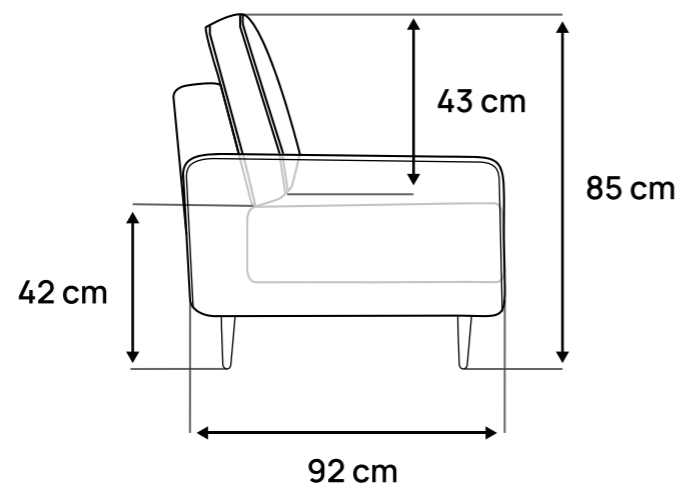

Sicaan.

OSKAR

45 min

x2

CE

COM-001265	[x1]	COM-001266	[x1]
COM-001267	[x1]	COM-001268	[x1]
COM-001269	[x1]		

07/2024

PCS	REF	QTY	DIM
	CO-0019-B	x2	72x46x13 cm
	CO-0018-B	x2	72x73x16 cm
	CO-0017-R-B	x1	72x59x18 cm
	CO-0017-L-B	x1	72x59x18 cm
	CO-0016-L-B	x1	92x45x13 cm
	CO-0016-R-B	x1	92x45x13 cm
	CO-0015-L-B	x1	72x74x9 cm
	CO-0015-R-B	x1	72x74x9 cm
	CO-0014-B	x1	25x144 cm
	CO-0013	x1	M8
	CO-0012	x2	h = 17 cm

PCS	REF	QTY	DIM
	CO-0011	x4	h = 17 cm
	CO-0010	x20	M8 x 25 cm

1.

2.

3.

4.

5.

6.

7.