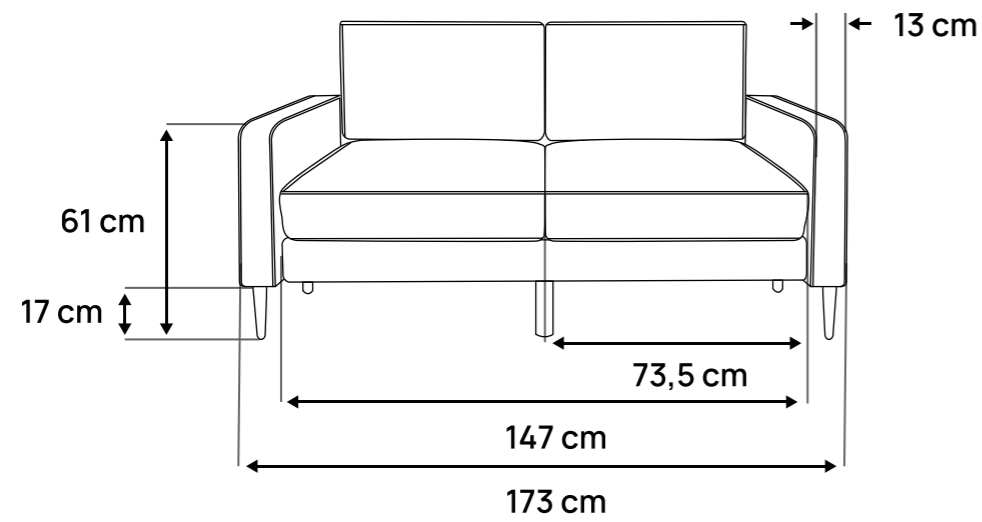

Sicaan.

OSKAR

45 min

x2

CE

COM-001265	[x1]	COM-001266	[x1]
COM-001267	[x1]	COM-001268	[x1]
COM-001269	[x1]		

07/2024

PCS	REF	QTY	DIM
	CO-0019-B	x2	72x46x13 cm
	CO-0018-B	x2	72x73x16 cm
	CO-0017-R-B	x1	72x59x18 cm
	CO-0017-L-B	x1	72x59x18 cm
	CO-0016-L-B	x1	92x45x13 cm
	CO-0016-R-B	x1	92x45x13 cm
	CO-0015-L-B	x1	72x74x9 cm
	CO-0015-R-B	x1	72x74x9 cm
	CO-0014-B	x1	25x144 cm
	CO-0013	x1	M8
	CO-0012	x2	h = 17 cm

PCS	REF	QTY	DIM
	CO-0011	x4	h = 17 cm
	CO-0010	x20	M8 x 25 cm

1.

2.

3.

4.

5.

6.

7.