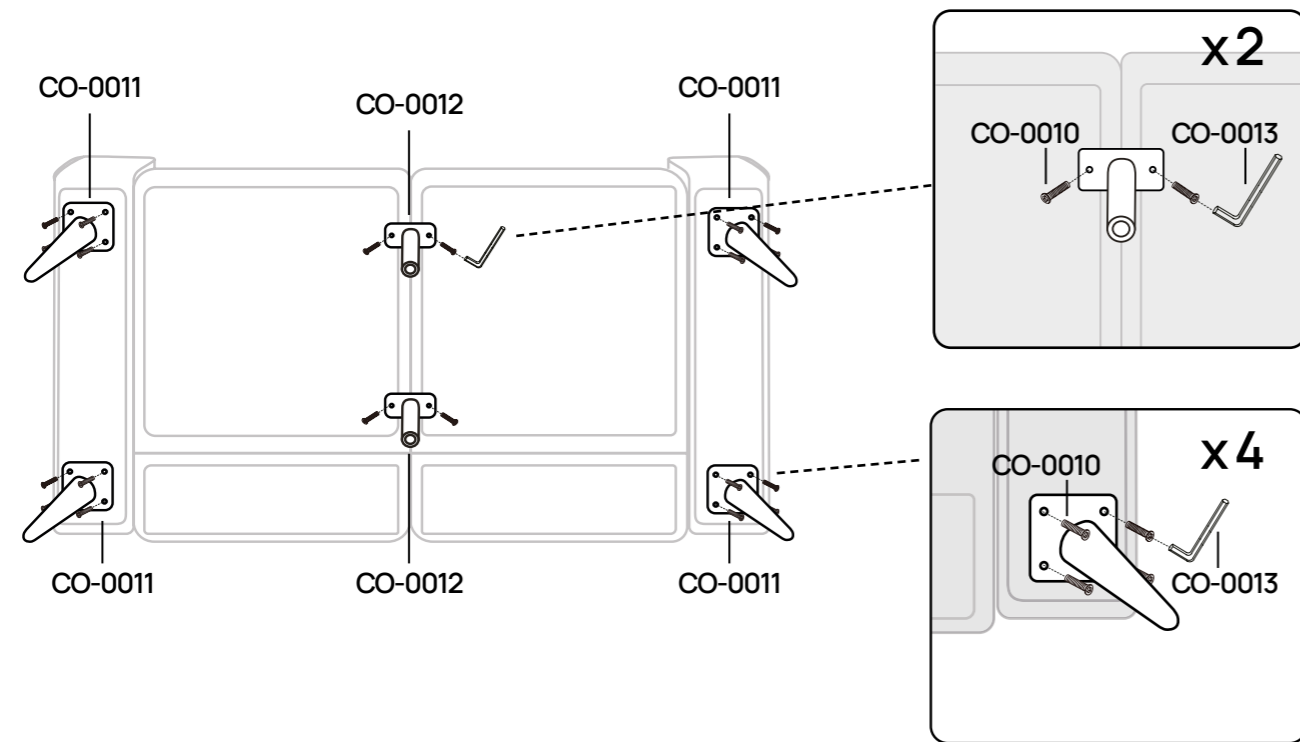

Sicaan.

OSKAR

45 min

x2

CE

COM-001265	[x1]	COM-001266	[x1]
COM-001267	[x1]	COM-001268	[x1]
COM-001269	[x1]		

07/2024

PCS	REF	QTY	DIM
	CO-0019-B	x2	72x46x13 cm
	CO-0018-B	x2	72x73x16 cm
	CO-0017-R-B	x1	72x59x18 cm
	CO-0017-L-B	x1	72x59x18 cm
	CO-0016-L-B	x1	92x45x13 cm
	CO-0016-R-B	x1	92x45x13 cm
	CO-0015-L-B	x1	72x74x9 cm
	CO-0015-R-B	x1	72x74x9 cm
	CO-0014-B	x1	25x144 cm
	CO-0013	x1	M8
	CO-0012	x2	h = 17 cm

PCS	REF	QTY	DIM
	CO-0011	x4	h = 17 cm
	CO-0010	x20	M8 x 25 cm

1.

2.

3.

4.

5.

6.

7.