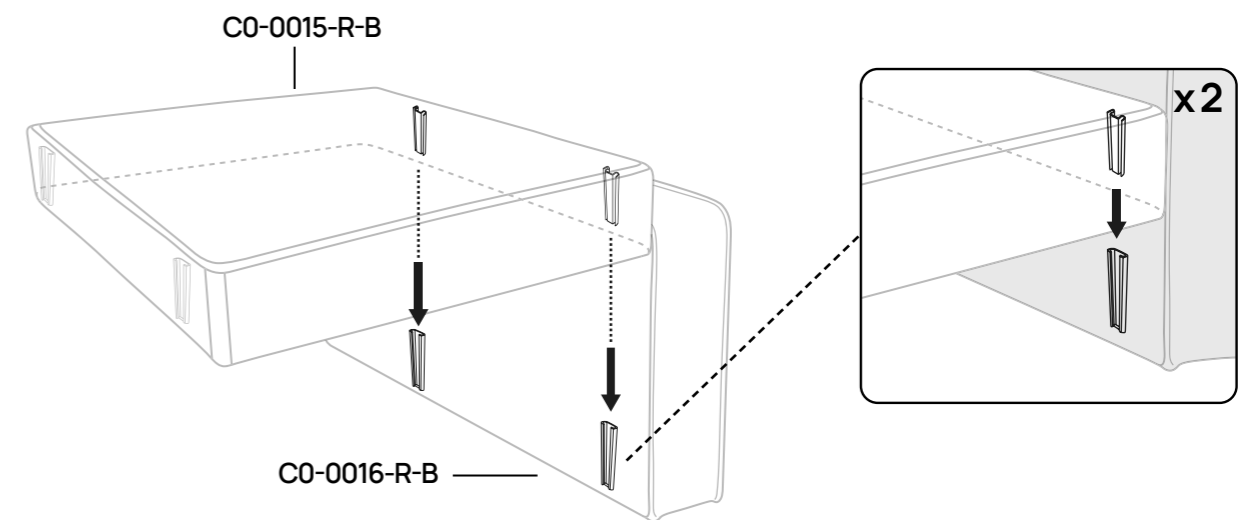

Sicaan.

OSKAR

45 min

x2

CE

COM-001265	[x1]	COM-001266	[x1]
COM-001267	[x1]	COM-001268	[x1]
COM-001269	[x1]		

07/2024

PCS	REF	QTY	DIM
	CO-0019-B	x2	72x46x13 cm
	CO-0018-B	x2	72x73x16 cm
	CO-0017-R-B	x1	72x59x18 cm
	CO-0017-L-B	x1	72x59x18 cm
	CO-0016-L-B	x1	92x45x13 cm
	CO-0016-R-B	x1	92x45x13 cm
	CO-0015-L-B	x1	72x74x9 cm
	CO-0015-R-B	x1	72x74x9 cm
	CO-0014-B	x1	25x144 cm
	CO-0013	x1	M8
	CO-0012	x2	h = 17 cm

PCS	REF	QTY	DIM
	CO-0011	x4	h = 17 cm
	CO-0010	x20	M8 x 25 cm

1.

2.

3.

4.

5.

6.

7.