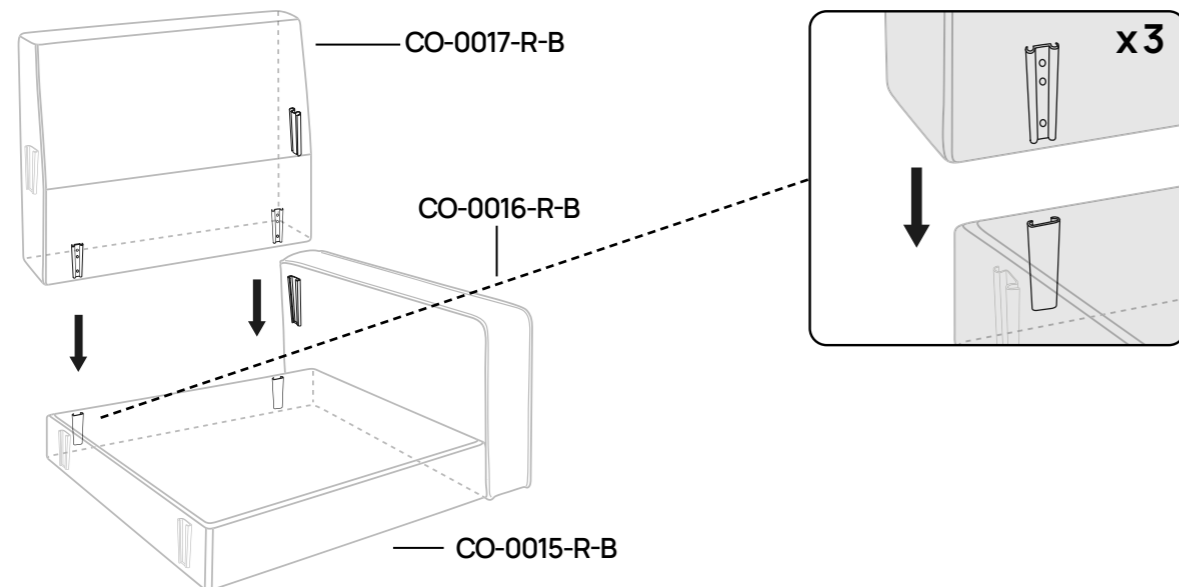

Sicaan.

OSKAR

45 min

x2

CE

COM-001265	[x1]	COM-001266	[x1]
COM-001267	[x1]	COM-001268	[x1]
COM-001269	[x1]		

07/2024

PCS	REF	QTY	DIM
	CO-0019-B	x2	72x46x13 cm
	CO-0018-B	x2	72x73x16 cm
	CO-0017-R-B	x1	72x59x18 cm
	CO-0017-L-B	x1	72x59x18 cm
	CO-0016-L-B	x1	92x45x13 cm
	CO-0016-R-B	x1	92x45x13 cm
	CO-0015-L-B	x1	72x74x9 cm
	CO-0015-R-B	x1	72x74x9 cm
	CO-0014-B	x1	25x144 cm
	CO-0013	x1	M8
	CO-0012	x2	h = 17 cm

PCS	REF	QTY	DIM
	CO-0011	x4	h = 17 cm
	CO-0010	x20	M8 x 25 cm

1.

2.

3.

4.

5.

6.

7.