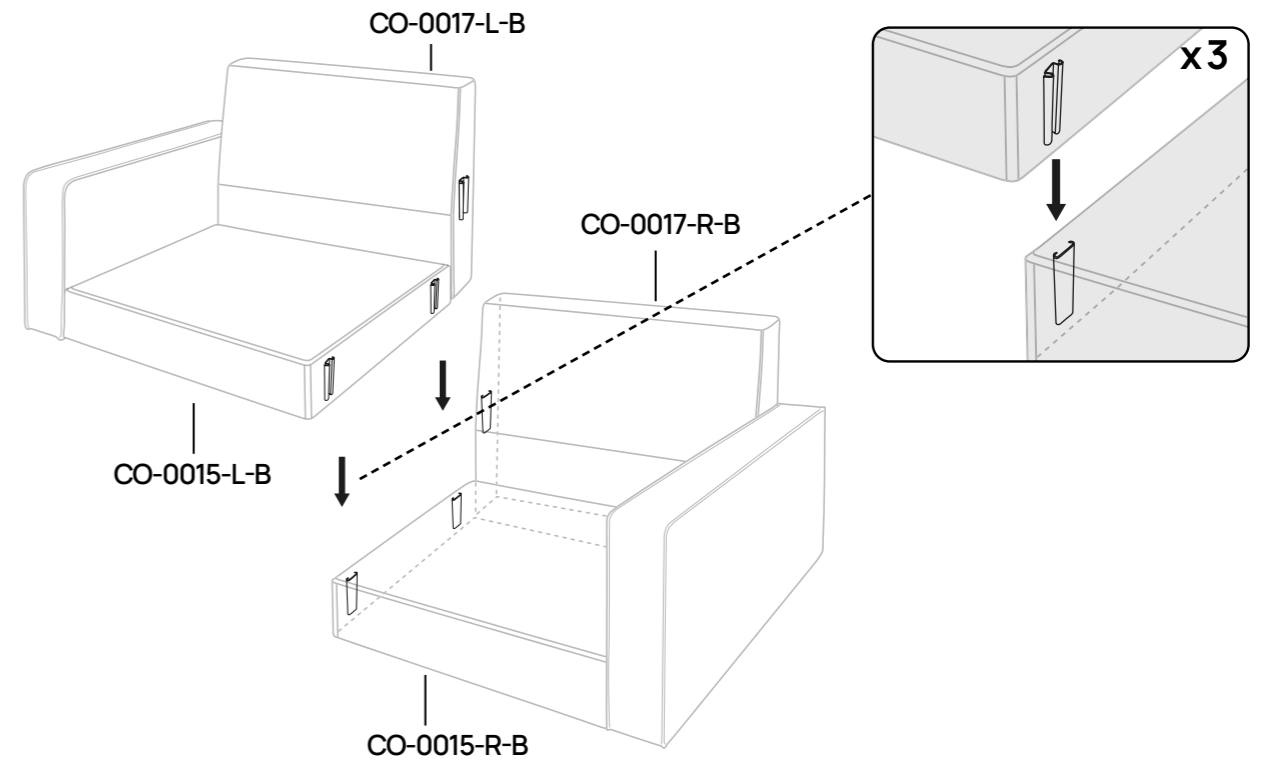

Sicaan.

OSKAR

45 min

x2

CE

COM-001265	[x1]	COM-001266	[x1]
COM-001267	[x1]	COM-001268	[x1]
COM-001269	[x1]		

07/2024

PCS	REF	QTY	DIM
	CO-0019-B	x2	72x46x13 cm
	CO-0018-B	x2	72x73x16 cm
	CO-0017-R-B	x1	72x59x18 cm
	CO-0017-L-B	x1	72x59x18 cm
	CO-0016-L-B	x1	92x45x13 cm
	CO-0016-R-B	x1	92x45x13 cm
	CO-0015-L-B	x1	72x74x9 cm
	CO-0015-R-B	x1	72x74x9 cm
	CO-0014-B	x1	25x144 cm
	CO-0013	x1	M8
	CO-0012	x2	h = 17 cm

PCS	REF	QTY	DIM
	CO-0011	x4	h = 17 cm
	CO-0010	x20	M8 x 25 cm

1.

2.

3.

4.

5.

6.

7.