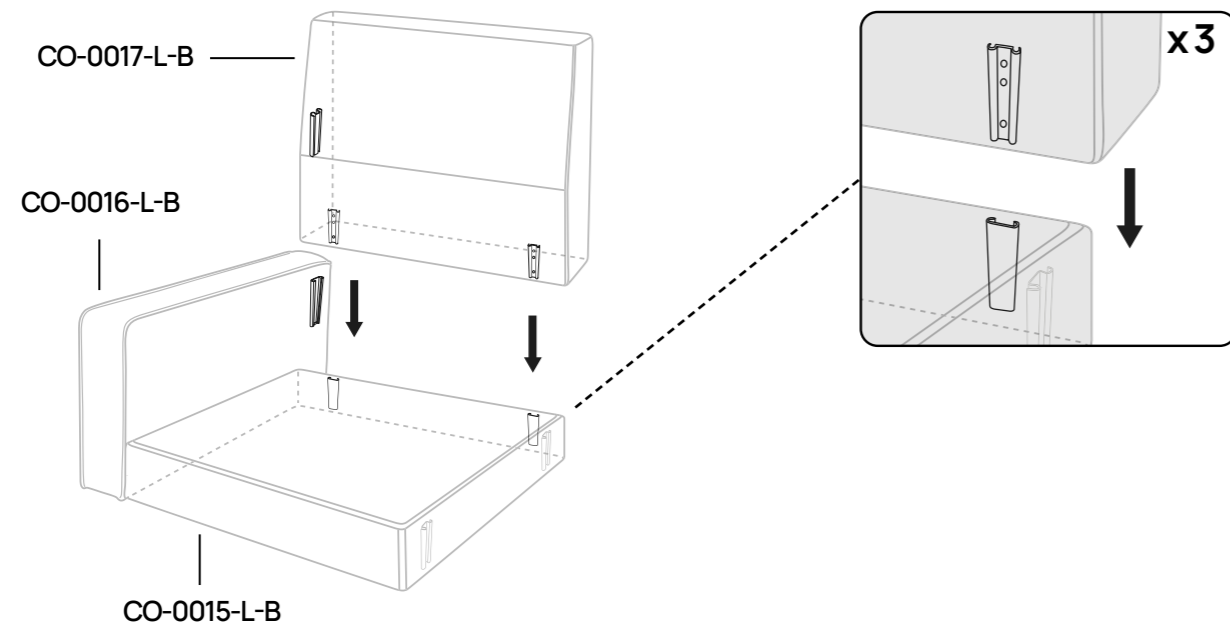

Sicaan.

OSKAR

45 min

x2

CE

COM-001265	[x1]	COM-001266	[x1]
COM-001267	[x1]	COM-001268	[x1]
COM-001269	[x1]		

07/2024

PCS	REF	QTY	DIM
	CO-0019-B	x2	72x46x13 cm
	CO-0018-B	x2	72x73x16 cm
	CO-0017-R-B	x1	72x59x18 cm
	CO-0017-L-B	x1	72x59x18 cm
	CO-0016-L-B	x1	92x45x13 cm
	CO-0016-R-B	x1	92x45x13 cm
	CO-0015-L-B	x1	72x74x9 cm
	CO-0015-R-B	x1	72x74x9 cm
	CO-0014-B	x1	25x144 cm
	CO-0013	x1	M8
	CO-0012	x2	h = 17 cm

PCS	REF	QTY	DIM
	CO-0011	x4	h = 17 cm
	CO-0010	x20	M8 x 25 cm

1.

2.

3.

4.

5.

6.

7.