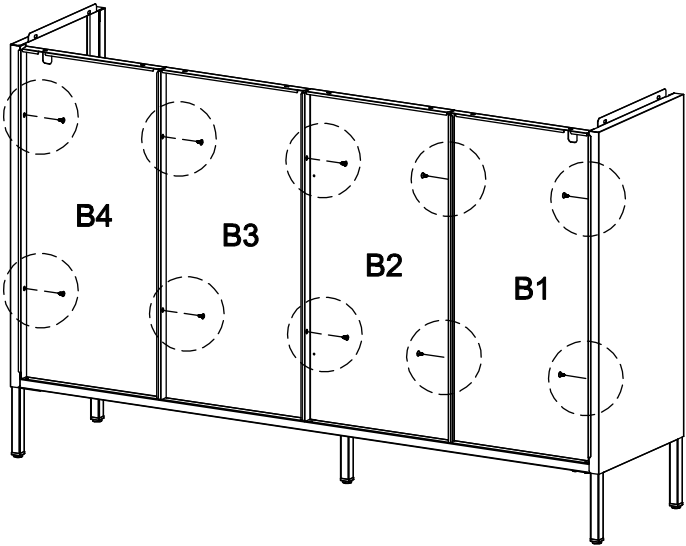

Sicaan.

ELIO

45 min

x2

CE

	REF	PCS	QTY	DIM
	A	PCS-004943	x 2	80 x 35 x 2.4 cm
	B1	PCS-004949	x 1	72 x 34.5 x 2.3 cm
	B2	PCS-004950	x 1	72 x 32.9 x 2.3 cm
	B3	PCS-004951	x 1	72 x 32.9 x 2.3 cm
	B4	PCS-004952	x 1	72 x 34.5 x 2.3 cm
	C1	PCS-004953	x 2	70.1 x 33.6 x 2 cm
	C2	PCS-004954	x 2	70.1 x 33.6 x 2 cm
	D	PCS-004955	x 1	140.2 x 35.2 x 2.5 cm
	E	PCS-004956	x 2	139.7 x 27 x 2 cm
	F	PCS-004944	x 1	139.6 x 30.1 x 2.5 cm
	G1	PCS-004945	x 2	69.7 x 30 x 2 cm
	G2	PCS-004946	x 2	69.7 x 30 x 2 cm

	REF	PCS	QTY	DIM
	H	PCS-004947	x1	70.8 x 30.2 x 2.2 cm
	I	PCS-004948	x1	33.9 x 17 x 2 cm
	1	PCS-005000	x 58	Ø 5 x 12 mm
	2	PCS-005011	x 4	Ø 6 x 30 mm
	3	PCS-005017	x 4	Ø 12 x 0.8 mm
	4	PCS-005003	x 4	62 x 62 mm
	5	PCS-005021	x 16	30 x 13 mm
	6	PCS-005009	x 4	70 x 39 mm
	7	PCS-005005	x 2	15 x 76 mm
	8	PCS-005023	x 8	9 x 19 mm
	9	PCS-005001	x 2	Ø 8 x 38 mm
	10	PCS-005002	x 2	Ø 4 x 38 mm

1.

2.

		
1	4	A

3.

					
1	B1	B2	B3	B4	F

4.

5.

6.

7.

x2

8.

		
5	G1	G2

9.

				
1	6	8	C1	C2

10.

			
2	3	C1	C2