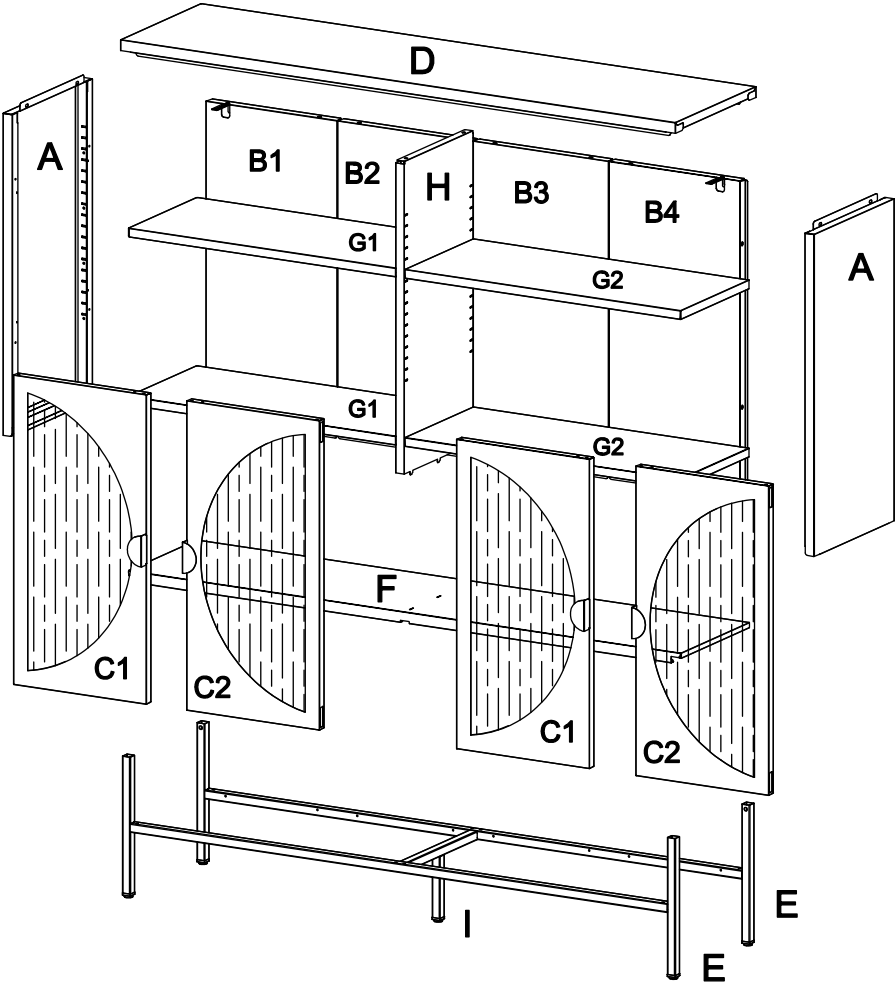

Sicaan.

ELIO

45 min

x2

CE

	REF	PCS	QTY	DIM
	A	PCS-004943	x 2	80 x 35 x 2.4 cm
	B1	PCS-004949	x 1	72 x 34.5 x 2.3 cm
	B2	PCS-004950	x 1	72 x 32.9 x 2.3 cm
	B3	PCS-004951	x 1	72 x 32.9 x 2.3 cm
	B4	PCS-004952	x 1	72 x 34.5 x 2.3 cm
	C1	PCS-004953	x 2	70.1 x 33.6 x 2 cm
	C2	PCS-004954	x 2	70.1 x 33.6 x 2 cm
	D	PCS-004955	x 1	140.2 x 35.2 x 2.5 cm
	E	PCS-004956	x 2	139.7 x 27 x 2 cm
	F	PCS-004944	x 1	139.6 x 30.1 x 2.5 cm
	G1	PCS-004945	x 2	69.7 x 30 x 2 cm
	G2	PCS-004946	x 2	69.7 x 30 x 2 cm

	REF	PCS	QTY	DIM
	H	PCS-004947	x1	70.8 x 30.2 x 2.2 cm
	I	PCS-004948	x1	33.9 x 17 x 2 cm
	1	PCS-005000	x 58	Ø 5 x 12 mm
	2	PCS-005011	x 4	Ø 6 x 30 mm
	3	PCS-005017	x 4	Ø 12 x 0.8 mm
	4	PCS-005003	x 4	62 x 62 mm
	5	PCS-005021	x 16	30 x 13 mm
	6	PCS-005009	x 4	70 x 39 mm
	7	PCS-005005	x 2	15 x 76 mm
	8	PCS-005023	x 8	9 x 19 mm
	9	PCS-005001	x 2	Ø 8 x 38 mm
	10	PCS-005002	x 2	Ø 4 x 38 mm