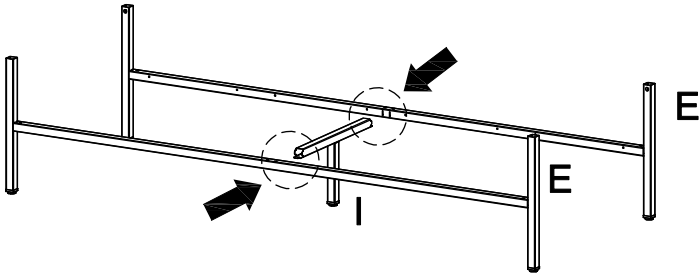

REF	PCS	QTY	DIM
	H	PCS-004947	x1	70.8 x 30.2 x 2.2 cm
	I	PCS-004948	x1	33.9 x 17 x 2 cm
	1	PCS-005000	x 58	Ø 5 x 12 mm
	2	PCS-005011	x 4	Ø 6 x 30 mm
	3	PCS-005017	x 4	Ø 12 x 0.8 mm
	4	PCS-005003	x 4	62 x 62 mm
	5	PCS-005021	x 16	30 x 13 mm
	6	PCS-005009	x 4	70 x 39 mm
	7	PCS-005005	x 2	15 x 76 mm
	8	PCS-005023	x 8	9 x 19 mm
	9	PCS-005001	x 2	Ø 8 x 38 mm
	10	PCS-005002	x 2	Ø 4 x 38 mm

1.