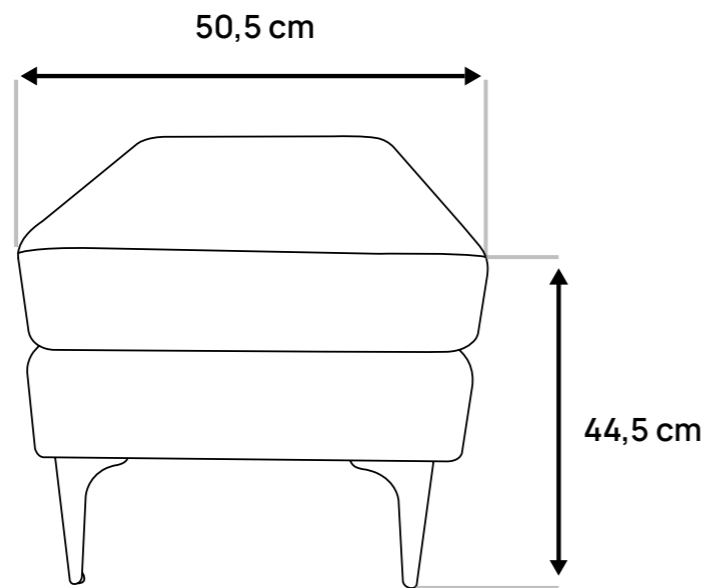

# Siccan.

---

MAX

---

STI-000296 [x1]

07/2024

PCS	REF	QTY	DIM
	KR-102801	x1	119x50.5x25.5 cm
	KR-JT01	x4	L=19 cm
	KR-M62001	x16	M6x20 mm
	KR-BS01	x1	M6

1.