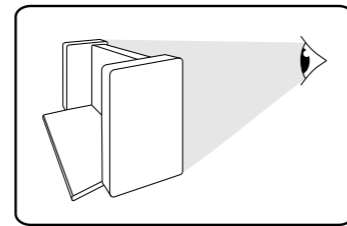

1.

KR-105301

2.

KR-105301

KR-JM01

3.

KR-JM01

KR-105301

x4

KR-BS01

KR-M62001

4.

180°