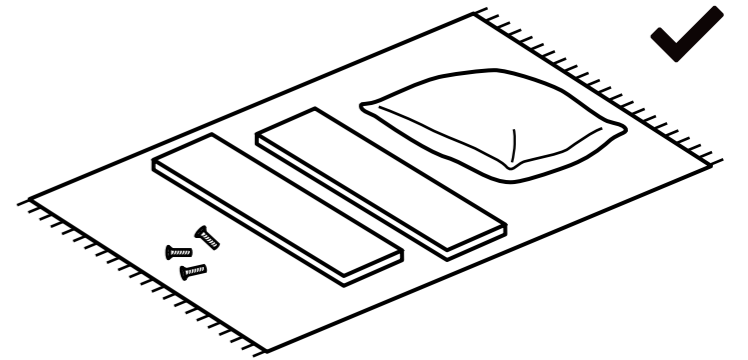

## JOFI

15 min

x1

CE

---

STI-000302 [x1]

07/2024

PCS	REF	QTY	DIM
	KR-105301	x1	56x67x18,5cm
	KR-JM01	x4	$\emptyset = d = 3.8 \text{ cm}$ $D = 4.5 \text{ cm}$
	KR-M62001	x12	M6 x 20 mm
	KR-BS01	x1	M6