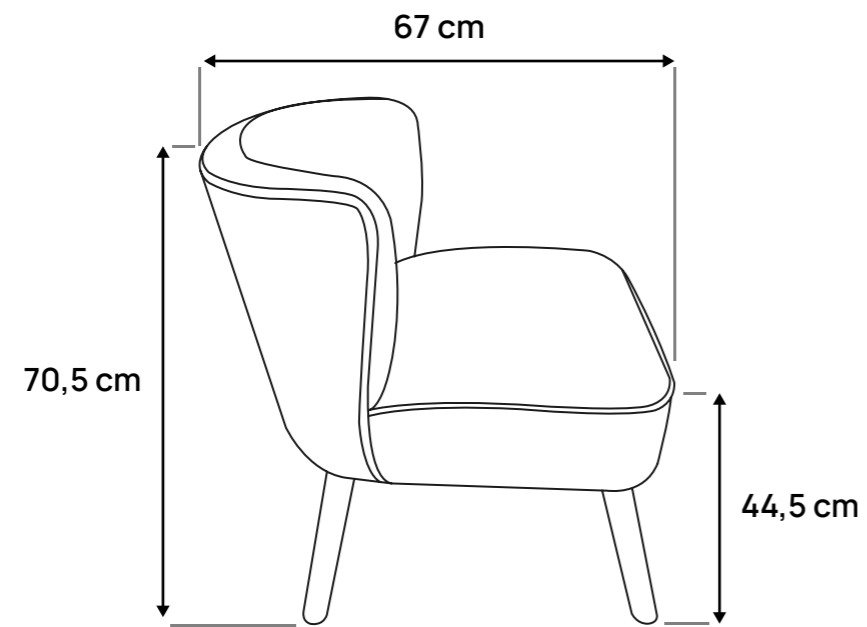

## JOFI

15 min

x1

CE

---

STI-000302 [x1]

07/2024

PCS	REF	QTY	DIM
	KR-105301	x1	56x67x18,5cm
	KR-JM01	x4	$\emptyset = d = 3.8 \text{ cm}$ $D = 4.5 \text{ cm}$
	KR-M62001	x12	M6 x 20 mm
	KR-BS01	x1	M6