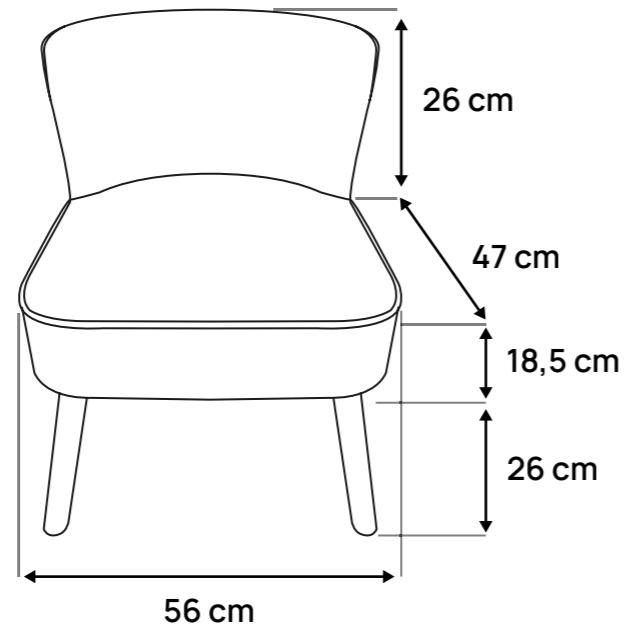

## JOFI

15 min

x1

CE

---

STI-000302 [x1]

07/2024

PCS	REF	QTY	DIM
	KR-105301	x1	56x67x18,5cm
	KR-JM01	x4	$\emptyset = d = 3.8 \text{ cm}$ $D = 4.5 \text{ cm}$
	KR-M62001	x12	M6 x 20 mm
	KR-BS01	x1	M6