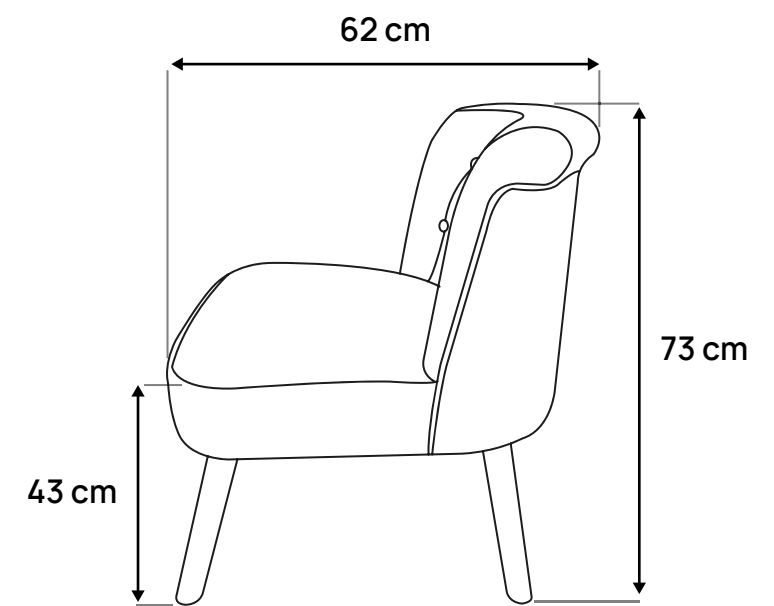

Siccan.

JACQUES

15 min

x1

CE

STI-000307 [x1]

07/2024

PCS	REF	QTY	DIM
	KR-105503	x1	56.5x62x47 cm
	KR-JM01	x4	$\varnothing = d = 3.8 \text{ cm}$ $D = 4.5 \text{ cm}$
	KR-M62001	x12	M6 x 20 mm
	KR-BS01	x1	M6