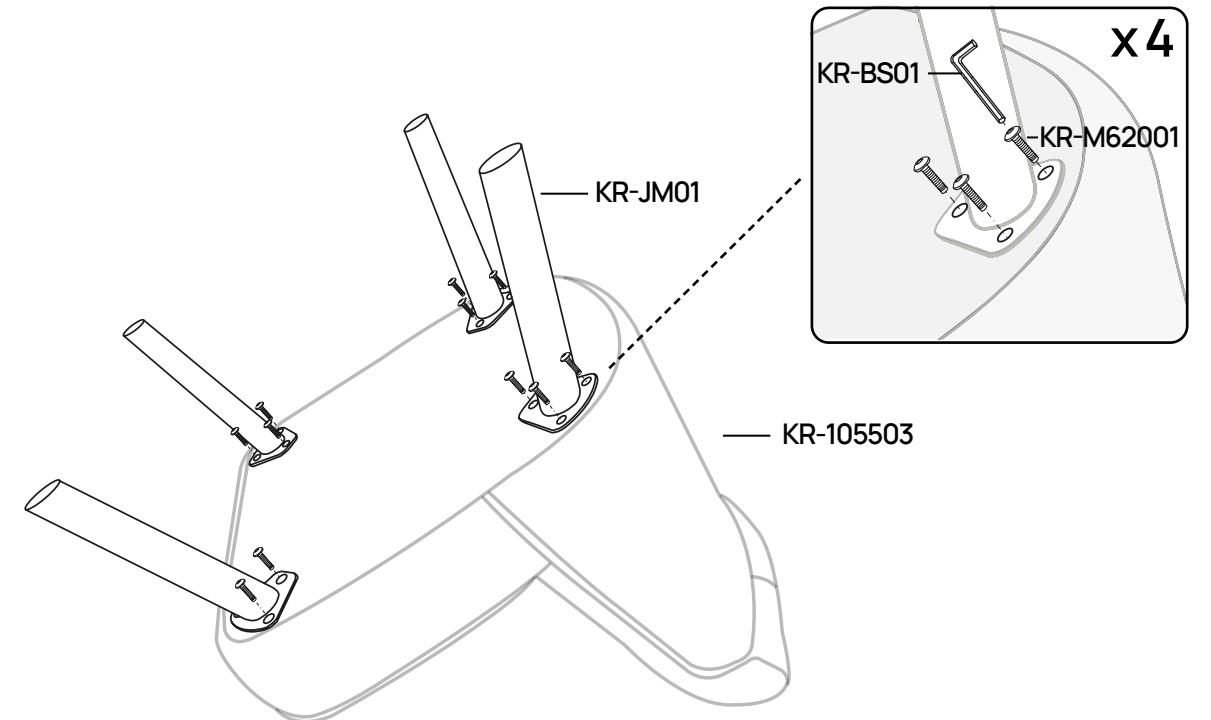

PCS	REF	QTY	DIM
	KR-105503	x1	56.5x62x47 cm
	KR-JM01	x4	$\varnothing = d = 3.8 \text{ cm}$ $D = 4.5 \text{ cm}$
	KR-M62001	x12	M6 x 20 mm
	KR-BS01	x1	M6

1.