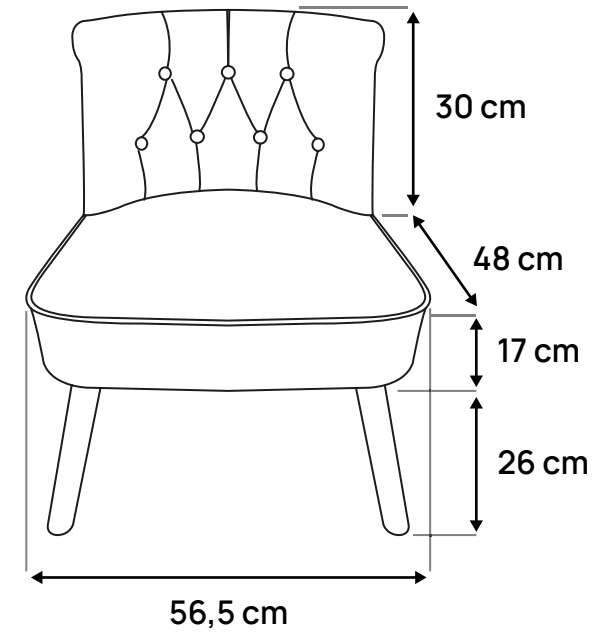

Siccan.

JACQUES

15 min

x1

CE

STI-000307 [x1]

07/2024

PCS	REF	QTY	DIM
	KR-105503	x1	56.5x62x47 cm
	KR-JM01	x4	$\varnothing = d = 3.8 \text{ cm}$ $D = 4.5 \text{ cm}$
	KR-M62001	x12	M6 x 20 mm
	KR-BS01	x1	M6