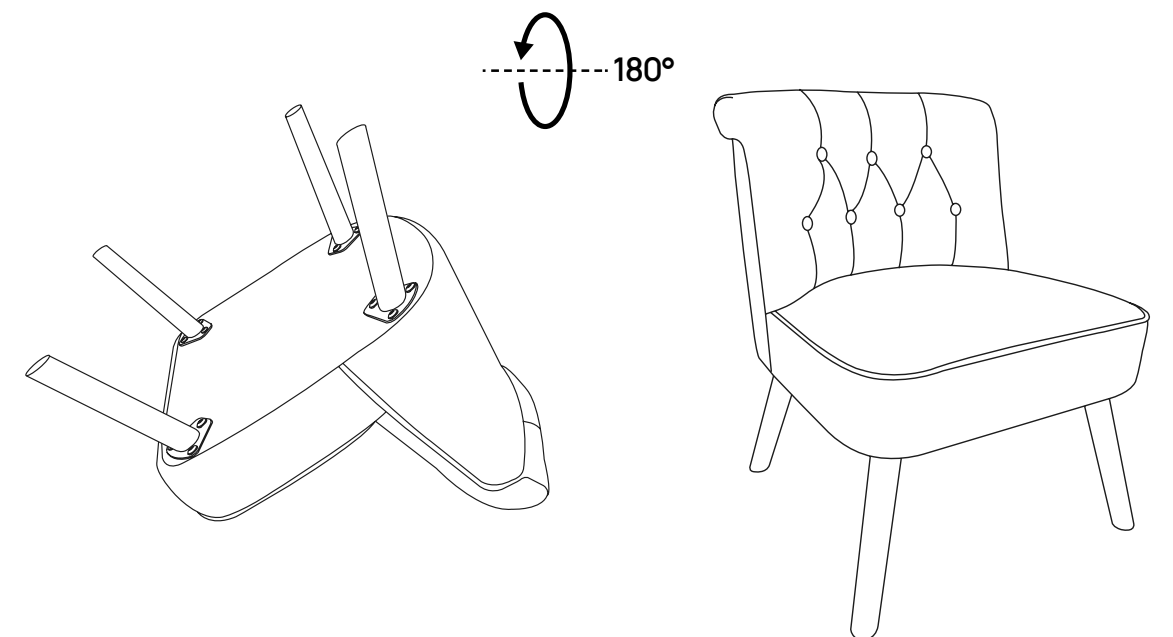

PCS	REF	QTY	DIM
	KR-105503	x1	56.5x62x47 cm
	KR-JM01	x4	$\varnothing = d = 3.8 \text{ cm}$ $D = 4.5 \text{ cm}$
	KR-M62001	x12	M6 x 20 mm
	KR-BS01	x1	M6

1.

2.