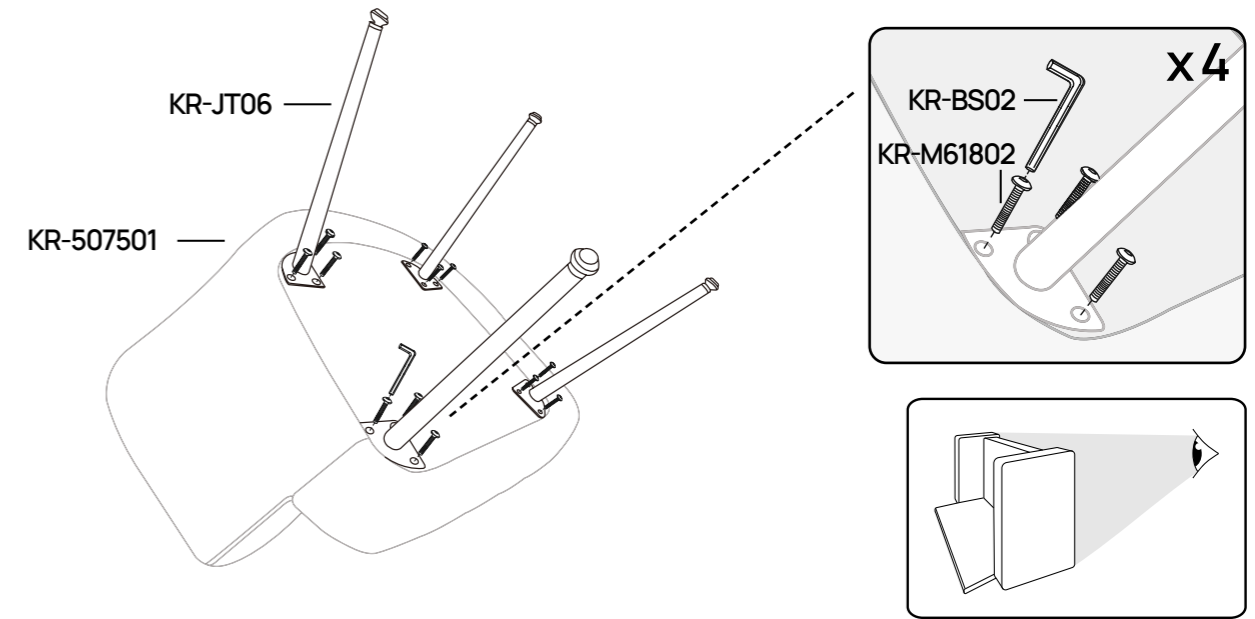

PCS	REF	QTY	DIM
	KR-507501	x1	64.5x63x50.5 cm
	KR-JT06	x4	L = 28 cm
	KR-M61802	x12	M6x18mm
	KR-BS02	x1	M6

1.