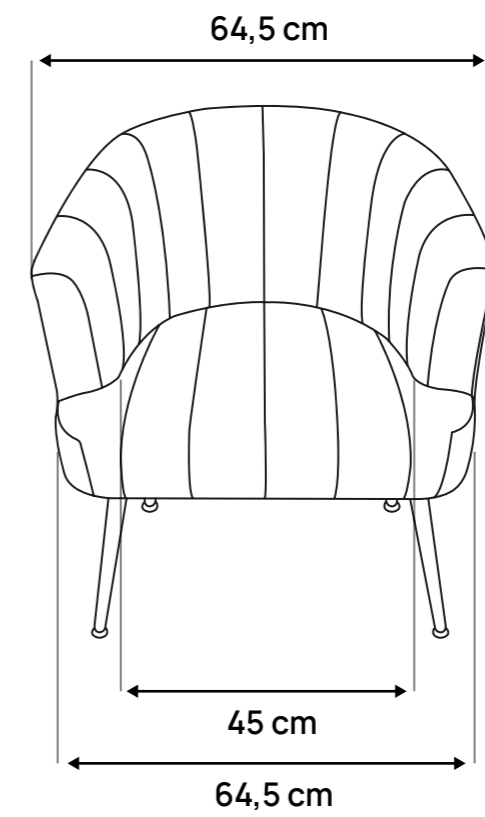

## NOA

15 min

x1

CE

---

STI-000311 [x1]

07/2024

PCS	REF	QTY	DIM
	KR-507501	x1	64.5x63x50.5 cm
	KR-JT06	x4	L = 28 cm
	KR-M61802	x12	M6x18mm
	KR-BS02	x1	M6