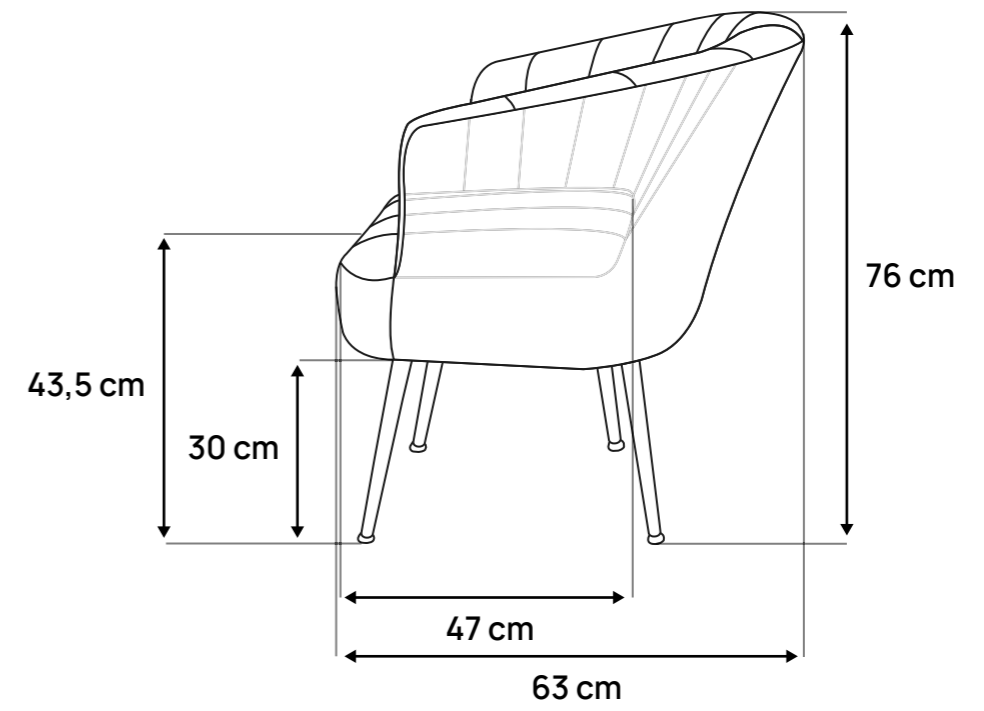

## NOA

15 min

x1

CE

---

STI-000311 [x1]

07/2024

PCS	REF	QTY	DIM
	KR-507501	x1	64.5x63x50.5 cm
	KR-JT06	x4	L = 28 cm
	KR-M61802	x12	M6x18mm
	KR-BS02	x1	M6