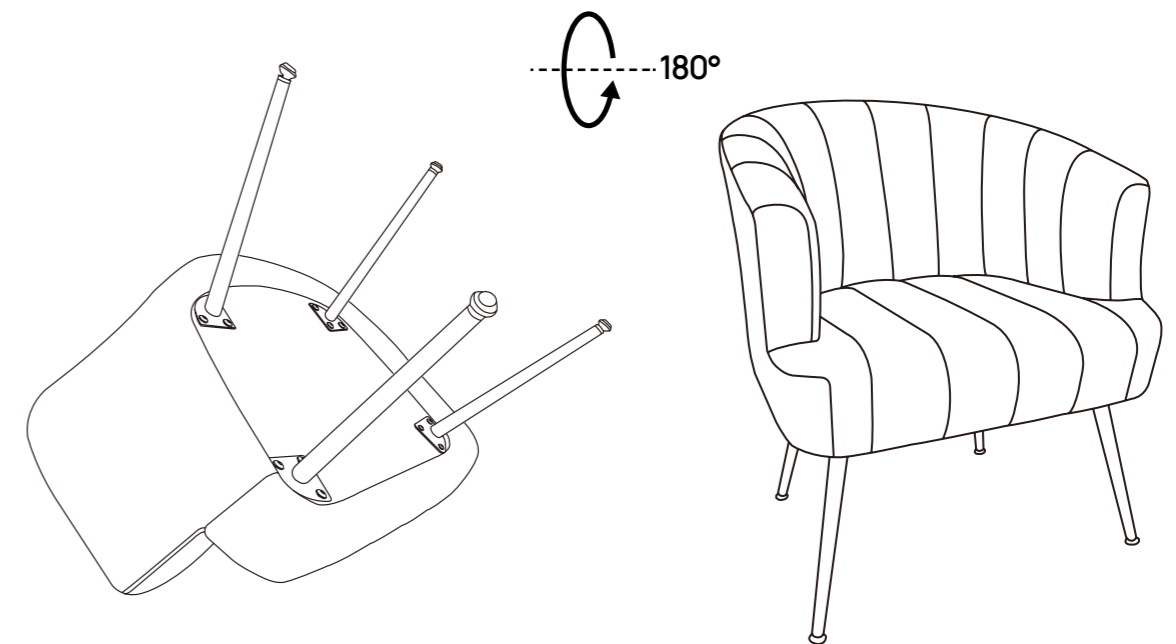

PCS	REF	QTY	DIM
	KR-507501	x1	64.5x63x50.5 cm
	KR-JT06	x4	L = 28 cm
	KR-M61802	x12	M6x18mm
	KR-BS02	x1	M6

1.

2.