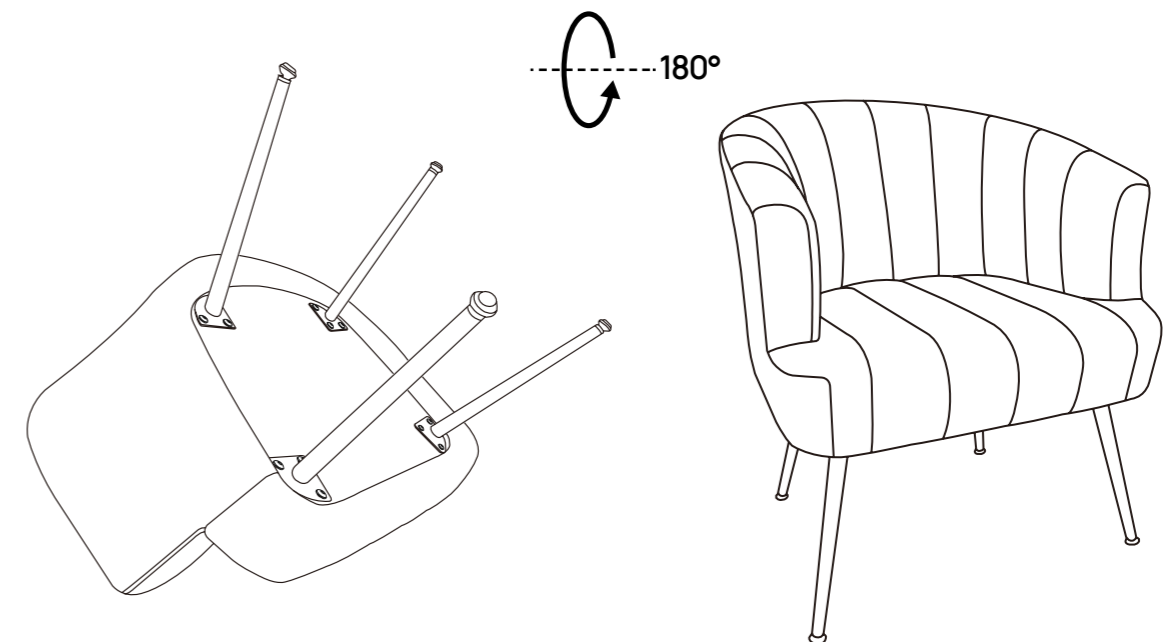

PCS	REF	QTY	DIM
	KR-507502	x1	64.5x63x50.5 cm
	KR-JT06	x4	L = 28 cm
	KR-M61802	x12	M6x18mm
	KR-BS02	x1	M6

1.

2.