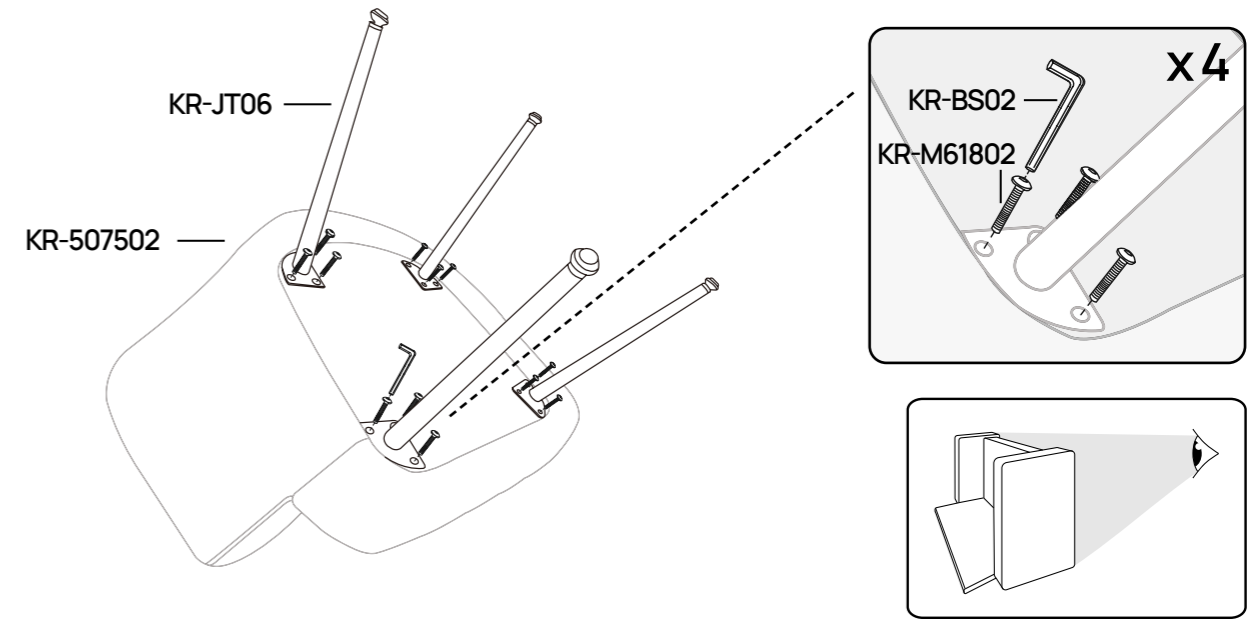

PCS	REF	QTY	DIM
	KR-507502	x1	64.5x63x50.5 cm
	KR-JT06	x4	L = 28 cm
	KR-M61802	x12	M6x18mm
	KR-BS02	x1	M6

1.