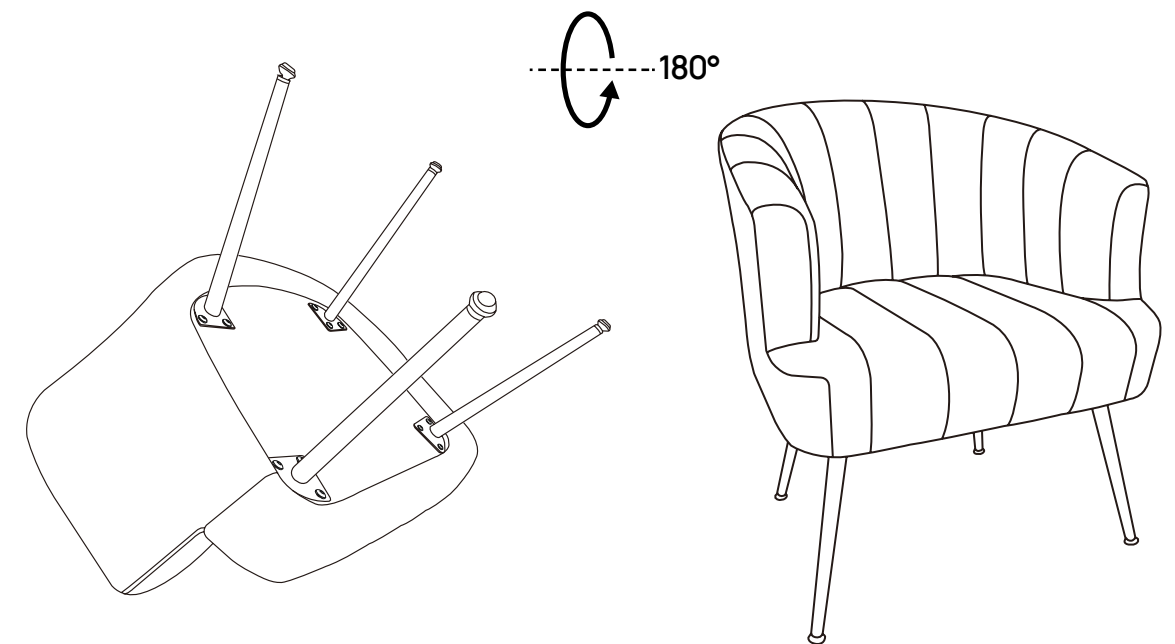

PCS	REF	QTY	DIM
	KR-507503	x1	64.5x63x50.5 cm
	KR-JT06	x4	L = 28 cm
	KR-M61802	x12	M6x18mm
	KR-BS02	x1	M6

1.

2.