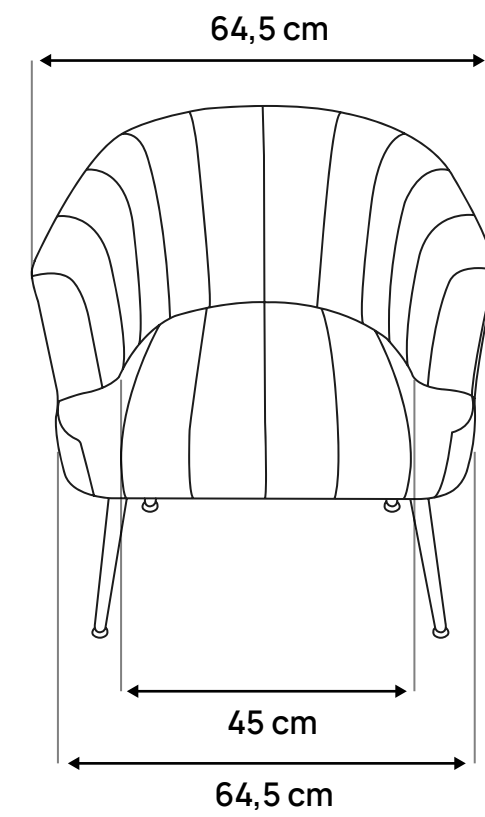

## NOA

15 min

x1

CE

---

STI-000313 [x1]

07/2024

PCS	REF	QTY	DIM
	KR-507503	x1	64.5x63x50.5 cm
	KR-JT06	x4	L = 28 cm
	KR-M61802	x12	M6x18mm
	KR-BS02	x1	M6