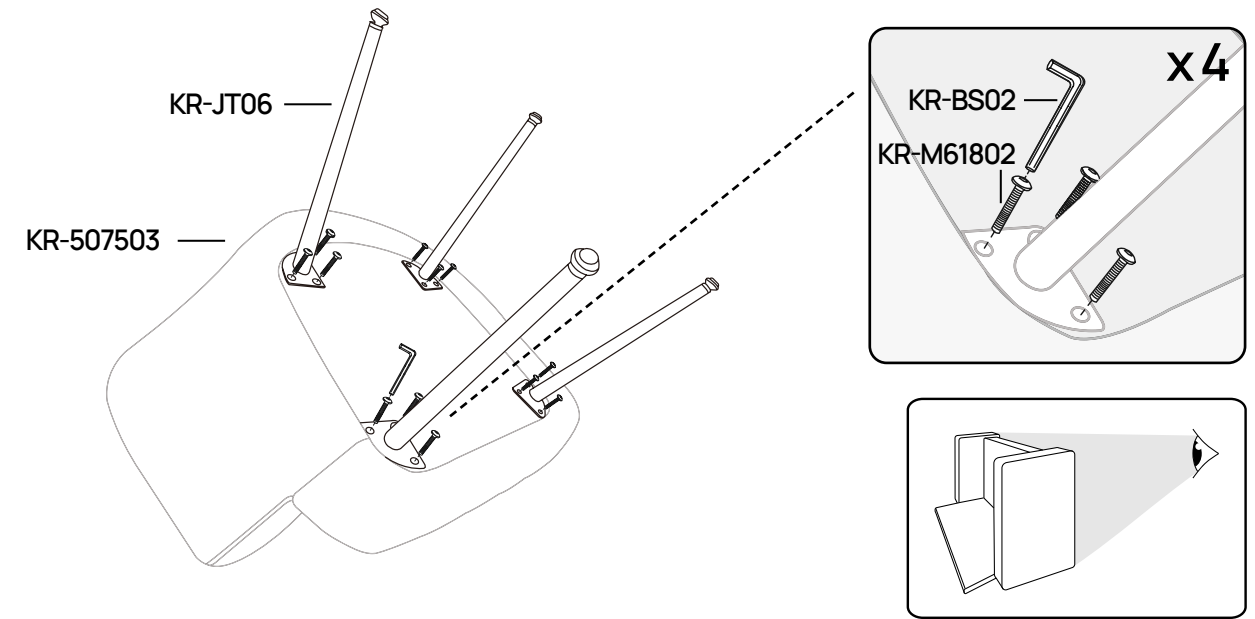

PCS	REF	QTY	DIM
	KR-507503	x1	64.5x63x50.5 cm
	KR-JT06	x4	L = 28 cm
	KR-M61802	x12	M6x18mm
	KR-BS02	x1	M6

1.