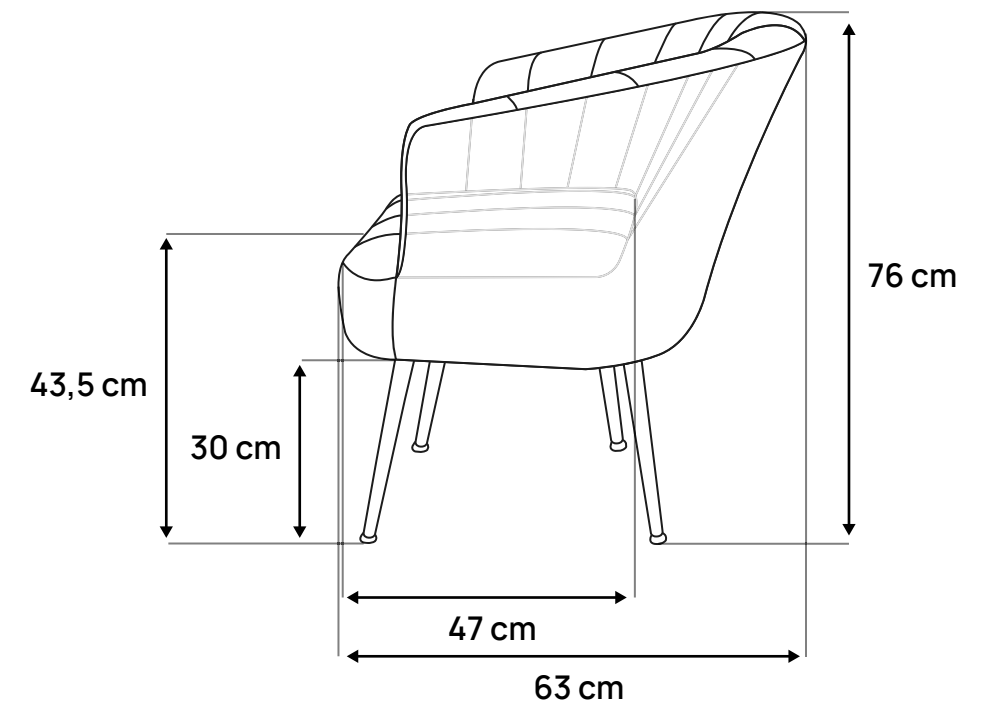

## NOA

15 min

x1

CE

---

STI-000313 [x1]

07/2024

PCS	REF	QTY	DIM
	KR-507503	x1	64.5x63x50.5 cm
	KR-JT06	x4	L = 28 cm
	KR-M61802	x12	M6x18mm
	KR-BS02	x1	M6