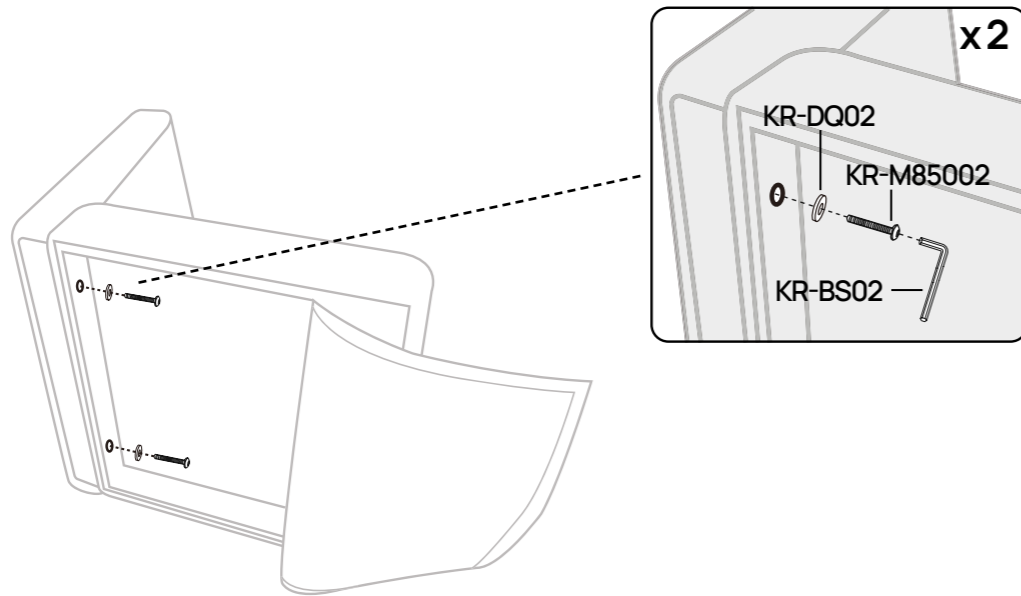

## MARIE

15 min

x1

CE

---

STI-000319 [x1]

07/2024

PCS	REF	QTY	DIM
	KR-105412	x1	60x58.5x17 cm
	KR-105422	x1	56.5x62x17 cm
	KR-KZ02	x1	50x26x15 cm
	KR-FS02R	x1	76.5x70x3 cm
	KR-FS02L	x1	76.5x70x3 cm
	KR-HD02	x1	58x6x2.5 cm
	KR-M86002	x4	M8x60 mm
	KR-M85002	x6	M8x50 mm
	KR-DQ02	x2	M8x22 mm
	KR-MG02	x8	d = 15 mm
	KR-BS02	x1	M6

1.

2.

3.

4.

5.

6.

7.

8.