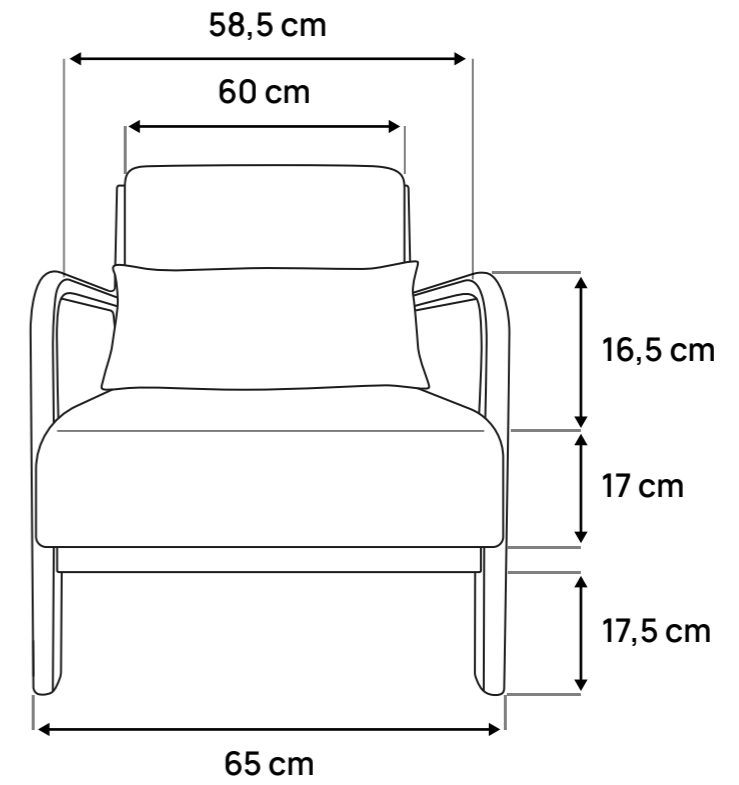

## MARIE

15 min

x1

CE

---

STI-000319 [x1]

07/2024

PCS	REF	QTY	DIM
	KR-105412	x1	60x58.5x17 cm
	KR-105422	x1	56.5x62x17 cm
	KR-KZ02	x1	50x26x15 cm
	KR-FS02R	x1	76.5x70x3 cm
	KR-FS02L	x1	76.5x70x3 cm
	KR-HD02	x1	58x6x2.5 cm
	KR-M86002	x4	M8x60 mm
	KR-M85002	x6	M8x50 mm
	KR-DQ02	x2	M8x22 mm
	KR-MG02	x8	d = 15 mm
	KR-BS02	x1	M6