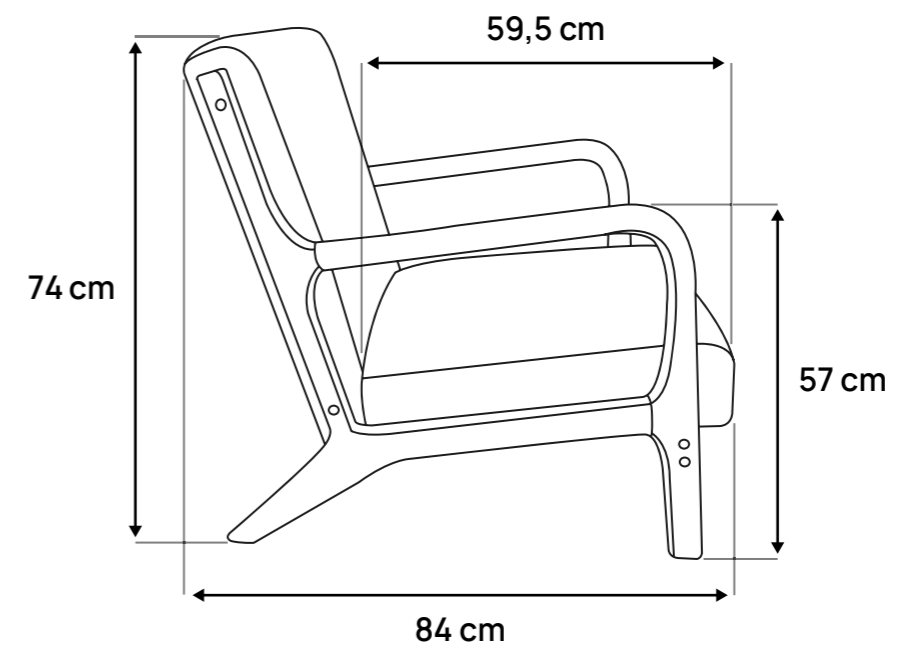

## MARIE

15 min

x1

CE

---

STI-000319 [x1]

07/2024

PCS	REF	QTY	DIM
	KR-105412	x1	60x58.5x17 cm
	KR-105422	x1	56.5x62x17 cm
	KR-KZ02	x1	50x26x15 cm
	KR-FS02R	x1	76.5x70x3 cm
	KR-FS02L	x1	76.5x70x3 cm
	KR-HD02	x1	58x6x2.5 cm
	KR-M86002	x4	M8x60 mm
	KR-M85002	x6	M8x50 mm
	KR-DQ02	x2	M8x22 mm
	KR-MG02	x8	d = 15 mm
	KR-BS02	x1	M6