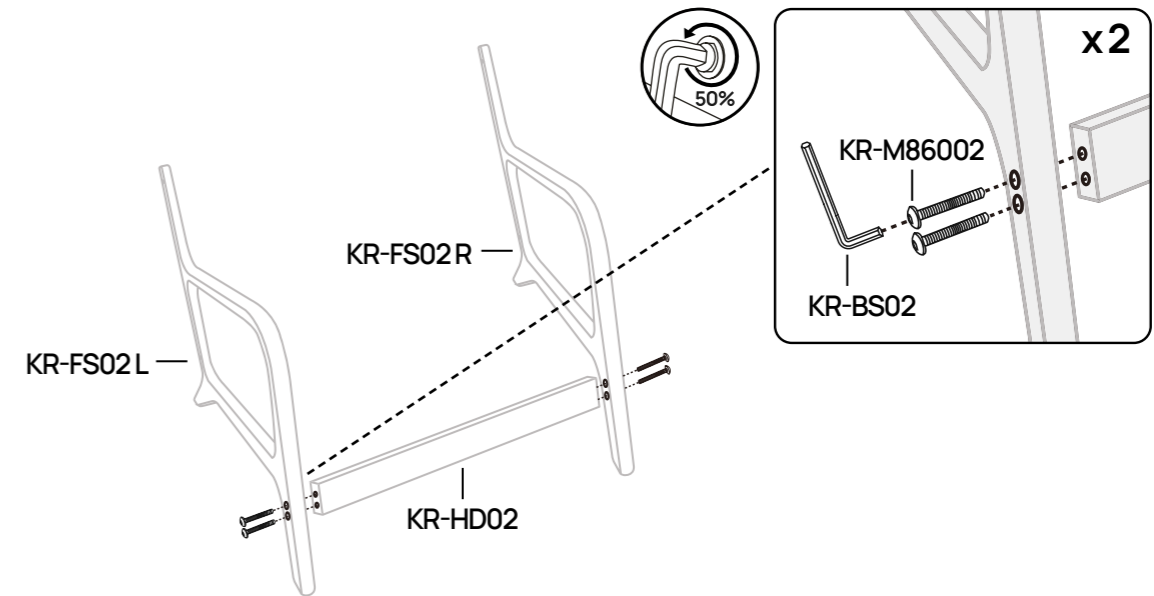

## MARIE

15 min

x1

CE

---

STI-000319 [x1]

07/2024

PCS	REF	QTY	DIM
	KR-105412	x1	60x58.5x17 cm
	KR-105422	x1	56.5x62x17 cm
	KR-KZ02	x1	50x26x15 cm
	KR-FS02R	x1	76.5x70x3 cm
	KR-FS02L	x1	76.5x70x3 cm
	KR-HD02	x1	58x6x2.5 cm
	KR-M86002	x4	M8x60 mm
	KR-M85002	x6	M8x50 mm
	KR-DQ02	x2	M8x22 mm
	KR-MG02	x8	d = 15 mm
	KR-BS02	x1	M6

1.

2.

3.

4.

5.

6.

7.

8.