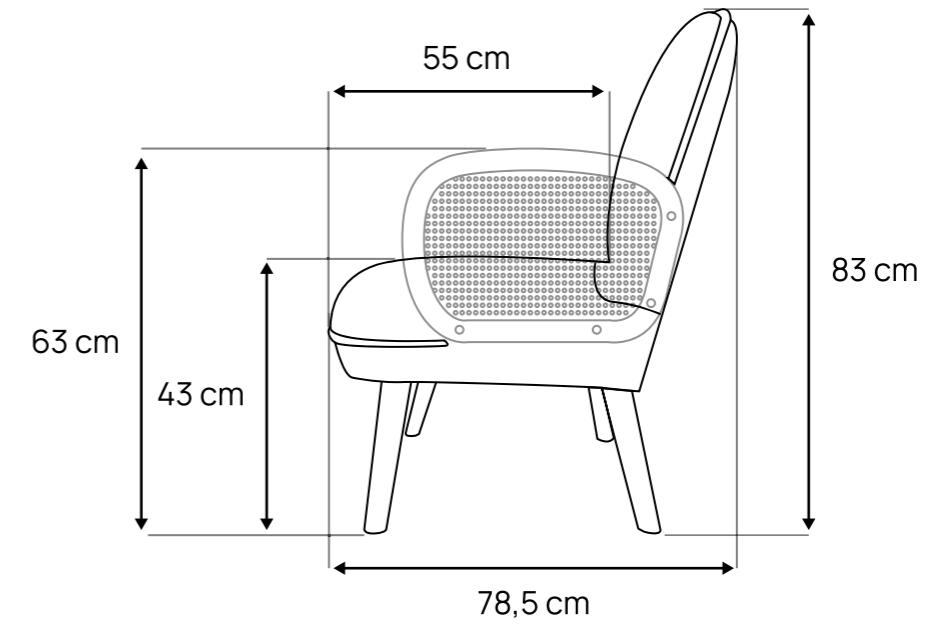

Sicdan.

ROSI

15 min

STI-000325 [x1]

07/2024

PCS	REF	QTY	DIM
	KR-105813	x1	58.5x68x15 cm
	KR-105823	x1	58.5x68x15 cm
	KR-FS03L	x1	55x38x3 cm
	KR-FS03R	x1	55x38x3 cm
	KR-JM02	x4	$\varnothing = d = 3.5 \text{ cm}$ $D = 5 \text{ cm}$
	KR-DP01	x6	$\varnothing = 45 \text{ mm}$
	KR-M84502	x10	M8 x 45 mm
	KR-DQ02	x2	M8 x 22 mm
	KR-MG02	x8	$\varnothing = 15 \text{ mm}$
	KR-BS02	x1	M6