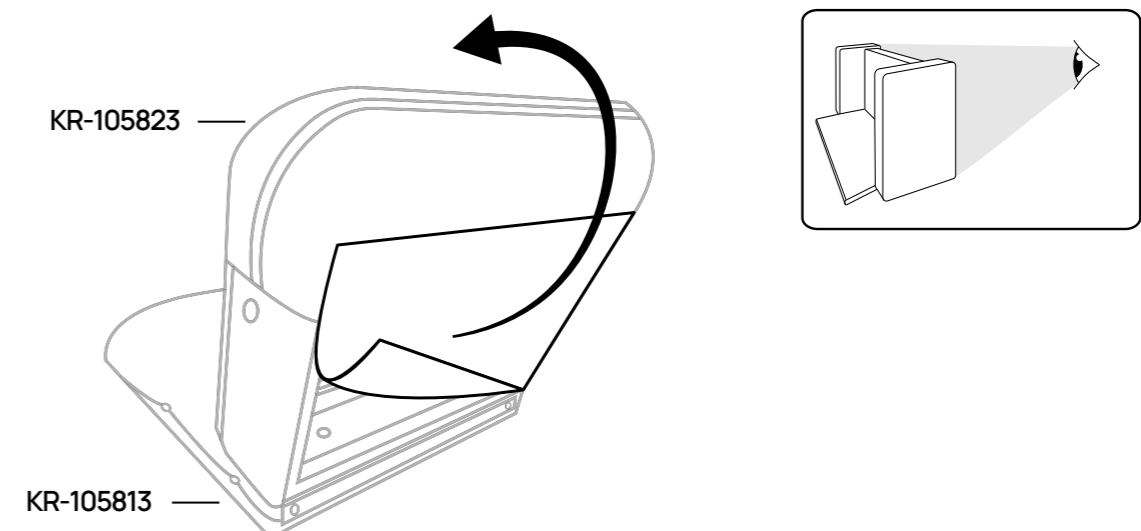

PCS	REF	QTY	DIM
	KR-105813	x1	58.5x68x15 cm
	KR-105823	x1	58.5x68x15 cm
	KR-FS03L	x1	55x38x3 cm
	KR-FS03R	x1	55x38x3 cm
	KR-JM02	x4	$\varnothing = d = 3.5 \text{ cm}$ $D = 5 \text{ cm}$
	KR-DP01	x6	$\varnothing = 45 \text{ mm}$
	KR-M84502	x10	M8 x 45 mm
	KR-DQ02	x2	M8 x 22 mm
	KR-MG02	x8	$\varnothing = 15 \text{ mm}$
	KR-BS02	x1	M6

1.

2.