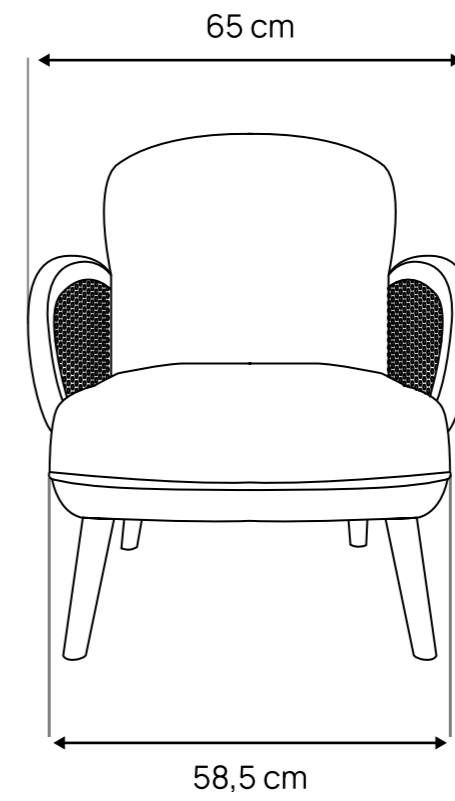

Sicdan.

ROSI

15 min

STI-000325 [x1]

07/2024

PCS	REF	QTY	DIM
	KR-105813	x1	58.5x68x15 cm
	KR-105823	x1	58.5x68x15 cm
	KR-FS03L	x1	55x38x3 cm
	KR-FS03R	x1	55x38x3 cm
	KR-JM02	x4	$\varnothing = d = 3.5 \text{ cm}$ $D = 5 \text{ cm}$
	KR-DP01	x6	$\varnothing = 45 \text{ mm}$
	KR-M84502	x10	M8 x 45 mm
	KR-DQ02	x2	M8 x 22 mm
	KR-MG02	x8	$\varnothing = 15 \text{ mm}$
	KR-BS02	x1	M6