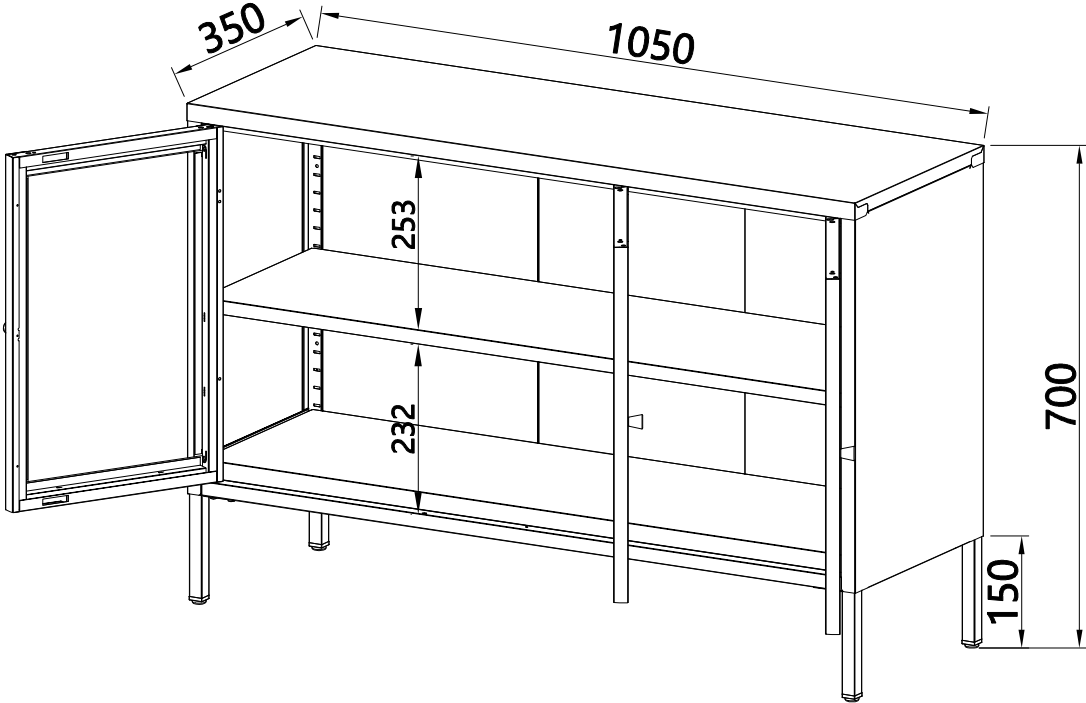

Sicaan.

CALEB

30 min

x2

CE

	REF	PCS	QTY	DIM
	A	PCS-005837	x 2	53 x 35 x 2.4 cm
	B1	PCS-005839	x 1	52 x 33.9 x 2.3 cm
	B	PCS-005840	x 1	52 x 32.3 x 2.3 cm
	B2	PCS-005841	x 1	52 x 33.9 x 2.3 cm
	C1	PCS-005842	x 1	50.1 x 33.2 x 2 cm
	C2	PCS-005843	x 2	50.1 x 33.2 x 2 cm
	D	PCS-005844	x 1	105.2 x 35.2 x 2.5 cm
	E	PCS-005845	x 2	104.7 x 28 x 2 cm
	F	PCS-005846	x 1	104.6 x 30.1 x 2.5 cm
	G	PCS-005838	x 1	104.6 x 30 x 2 cm
	1	PCS-005000	x 36	Ø 5 x 12 mm

	REF	PCS	QTY	DIM
	2	PCS-005011	x 3	Ø 6 x 30 mm
	3	PCS-005017	x 6	Ø 12 x 0.8 mm
	4	PCS-005018	x 3	Ø 4 x 24 mm
	5	PCS-005808	x 4	62 x 62 mm
	6	PCS-005809	x 3	23 x 20 mm
	7	PCS-005021	x 4	30 x 13 mm
	8	PCS-005810	x 2	15 x 76 mm
	9	PCS-005023	x 6	9 x 19 mm
	10	PCS-005001	x 2	Ø 8 x 38 mm
	11	PCS-005002	x 2	Ø 4 x 38 mm