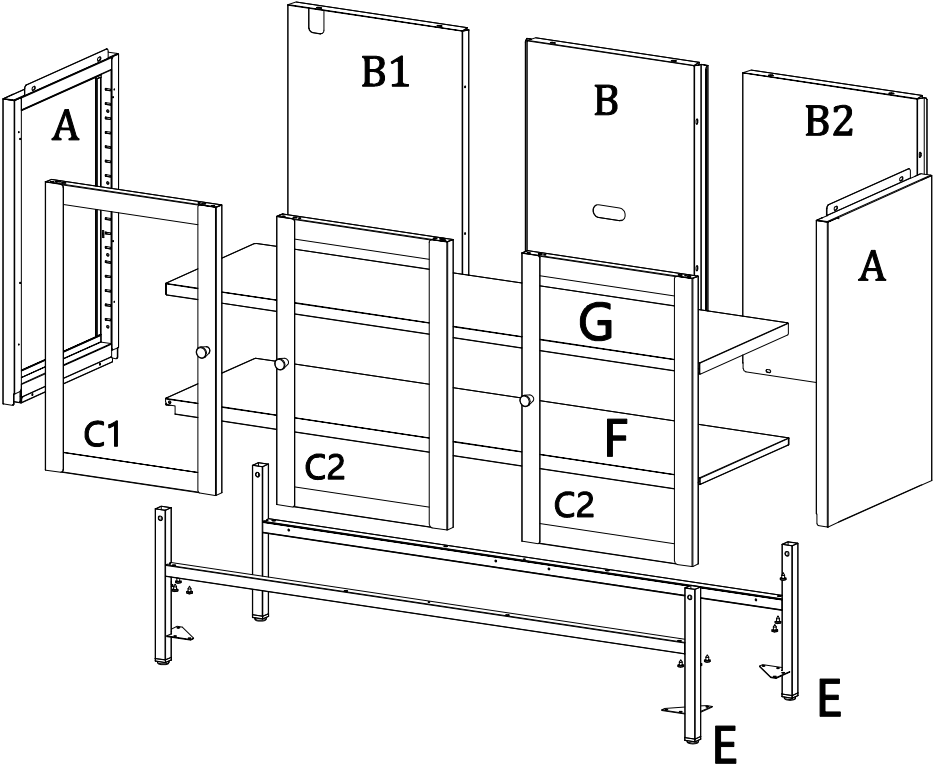

Sicaan.

CALEB

30 min

x2

CE

	REF	PCS	QTY	DIM
	A	PCS-005837	x 2	53 x 35 x 2.4 cm
	B1	PCS-005839	x 1	52 x 33.9 x 2.3 cm
	B	PCS-005840	x 1	52 x 32.3 x 2.3 cm
	B2	PCS-005841	x 1	52 x 33.9 x 2.3 cm
	C1	PCS-005842	x 1	50.1 x 33.2 x 2 cm
	C2	PCS-005843	x 2	50.1 x 33.2 x 2 cm
	D	PCS-005844	x 1	105.2 x 35.2 x 2.5 cm
	E	PCS-005845	x 2	104.7 x 28 x 2 cm
	F	PCS-005846	x 1	104.6 x 30.1 x 2.5 cm
	G	PCS-005838	x 1	104.6 x 30 x 2 cm
	1	PCS-005000	x 36	Ø 5 x 12 mm

	REF	PCS	QTY	DIM
	2	PCS-005011	x 3	Ø 6 x 30 mm
	3	PCS-005017	x 6	Ø 12 x 0.8 mm
	4	PCS-005018	x 3	Ø 4 x 24 mm
	5	PCS-005808	x 4	62 x 62 mm
	6	PCS-005809	x 3	23 x 20 mm
	7	PCS-005021	x 4	30 x 13 mm
	8	PCS-005810	x 2	15 x 76 mm
	9	PCS-005023	x 6	9 x 19 mm
	10	PCS-005001	x 2	Ø 8 x 38 mm
	11	PCS-005002	x 2	Ø 4 x 38 mm