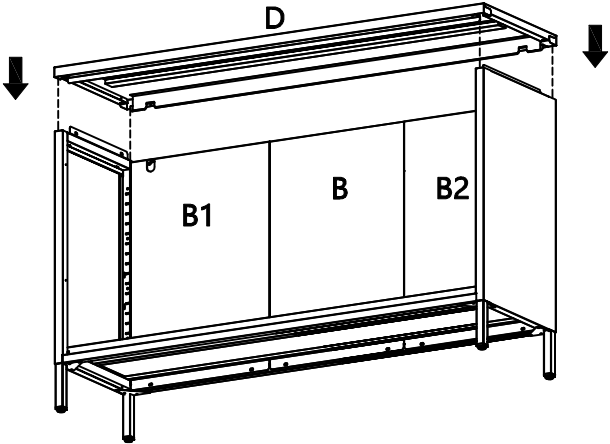

Sicaan.

CALEB

30 min

x2

CE

	REF	PCS	QTY	DIM
	A	PCS-005837	x 2	53 x 35 x 2.4 cm
	B1	PCS-005839	x 1	52 x 33.9 x 2.3 cm
	B	PCS-005840	x 1	52 x 32.3 x 2.3 cm
	B2	PCS-005841	x 1	52 x 33.9 x 2.3 cm
	C1	PCS-005842	x 1	50.1 x 33.2 x 2 cm
	C2	PCS-005843	x 2	50.1 x 33.2 x 2 cm
	D	PCS-005844	x 1	105.2 x 35.2 x 2.5 cm
	E	PCS-005845	x 2	104.7 x 28 x 2 cm
	F	PCS-005846	x 1	104.6 x 30.1 x 2.5 cm
	G	PCS-005838	x 1	104.6 x 30 x 2 cm
	1	PCS-005000	x 36	Ø 5 x 12 mm

1.

			
1	5	E	A

2.

		
1	B1	B2

x2

x4

3.

4.

5.

	
1	D

6.

7.

8.

3	4	6	9	C1	C2

9.

			
2	3	C1	C2