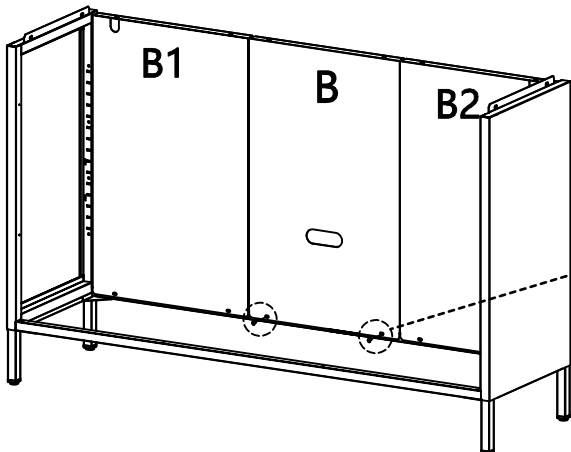

Sicaan.

CALEB

30 min

x2

CE

	REF	PCS	QTY	DIM
	A	PCS-005837	x 2	53 x 35 x 2.4 cm
	B1	PCS-005839	x 1	52 x 33.9 x 2.3 cm
	B	PCS-005840	x 1	52 x 32.3 x 2.3 cm
	B2	PCS-005841	x 1	52 x 33.9 x 2.3 cm
	C1	PCS-005842	x 1	50.1 x 33.2 x 2 cm
	C2	PCS-005843	x 2	50.1 x 33.2 x 2 cm
	D	PCS-005844	x 1	105.2 x 35.2 x 2.5 cm
	E	PCS-005845	x 2	104.7 x 28 x 2 cm
	F	PCS-005846	x 1	104.6 x 30.1 x 2.5 cm
	G	PCS-005838	x 1	104.6 x 30 x 2 cm
	1	PCS-005000	x 36	Ø 5 x 12 mm

1.

			
1	5	E	A

2.

		
1	B1	B2

x2

x4

3.

4.