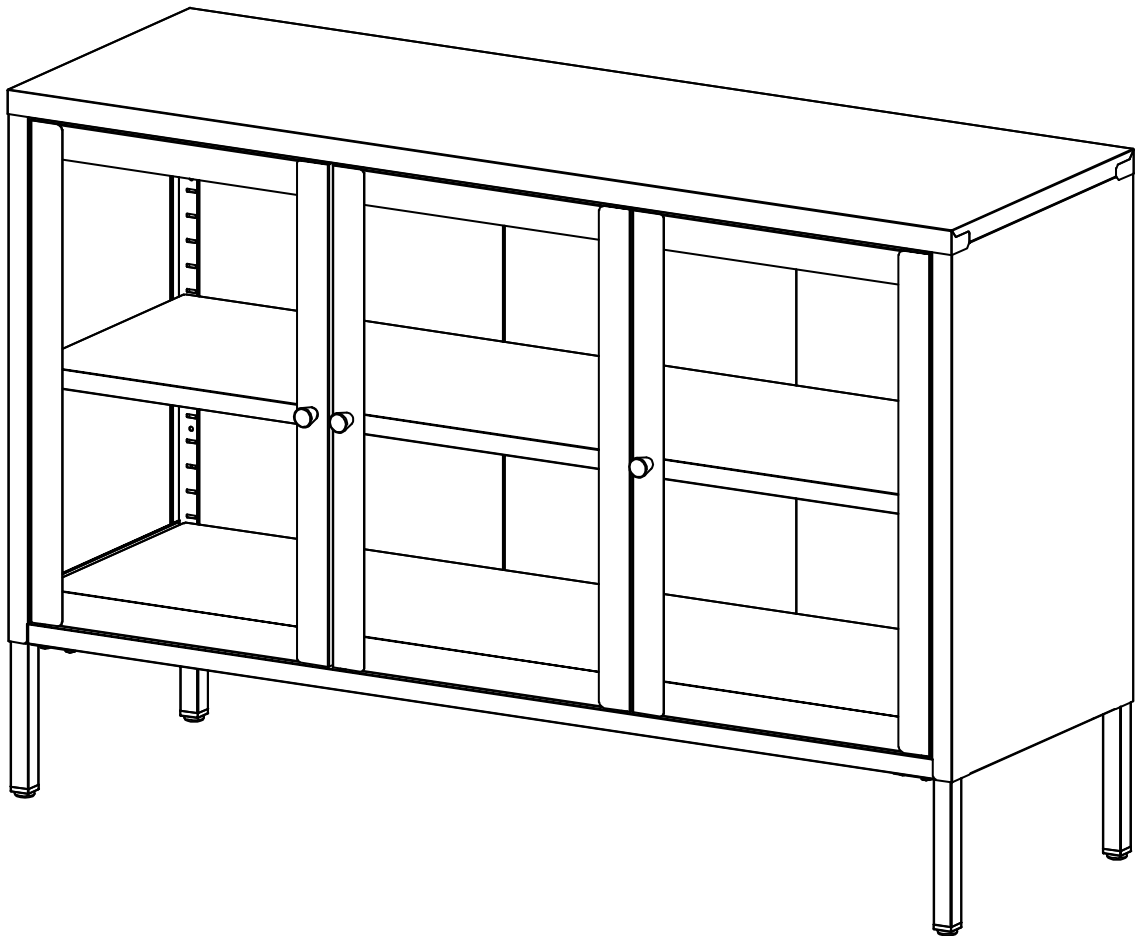

Sicaan.

CALEB

30 min

x2

CE

	REF	PCS	QTY	DIM
	A	PCS-005837	x 2	53 x 35 x 2.4 cm
	B1	PCS-005839	x 1	52 x 33.9 x 2.3 cm
	B	PCS-005840	x 1	52 x 32.3 x 2.3 cm
	B2	PCS-005841	x 1	52 x 33.9 x 2.3 cm
	C1	PCS-005842	x 1	50.1 x 33.2 x 2 cm
	C2	PCS-005843	x 2	50.1 x 33.2 x 2 cm
	D	PCS-005844	x 1	105.2 x 35.2 x 2.5 cm
	E	PCS-005845	x 2	104.7 x 28 x 2 cm
	F	PCS-005846	x 1	104.6 x 30.1 x 2.5 cm
	G	PCS-005838	x 1	104.6 x 30 x 2 cm
	1	PCS-005000	x 36	Ø 5 x 12 mm

	REF	PCS	QTY	DIM
	2	PCS-005011	x 3	Ø 6 x 30 mm
	3	PCS-005017	x 6	Ø 12 x 0.8 mm
	4	PCS-005018	x 3	Ø 4 x 24 mm
	5	PCS-005808	x 4	62 x 62 mm
	6	PCS-005809	x 3	23 x 20 mm
	7	PCS-005021	x 4	30 x 13 mm
	8	PCS-005810	x 2	15 x 76 mm
	9	PCS-005023	x 6	9 x 19 mm
	10	PCS-005001	x 2	Ø 8 x 38 mm
	11	PCS-005002	x 2	Ø 4 x 38 mm