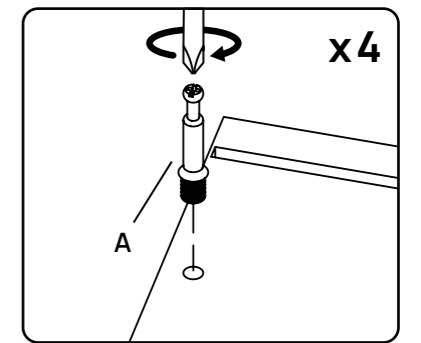

S	PCS-004867	x8	Ø20mm
	P	PCS-004647	x8	Ø4x50 mm
	H	PCS-004866	x8	Ø7x40 mm
	Q	PCS-004642	x2	3x8cm
	R	PCS-004639	x8	10x10 mm
	I	PCS-004524	x2	300 mm
	K	PCS-004526	x2	300 mm
	J	PCS-004525	x2	300 mm
	L	PCS-004527	x2	300 mm

1.

2.