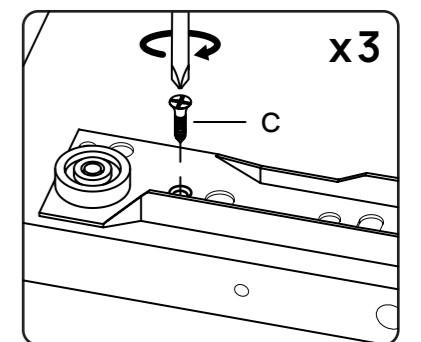

S	PCS-004867	x8	Ø20mm
	P	PCS-004647	x8	Ø4x50 mm
	H	PCS-004866	x8	Ø7x40 mm
	Q	PCS-004642	x2	3x8cm
	R	PCS-004639	x8	10x10 mm
	I	PCS-004524	x2	300 mm
	K	PCS-004526	x2	300 mm
	J	PCS-004525	x2	300 mm
	L	PCS-004527	x2	300 mm

1.

2.