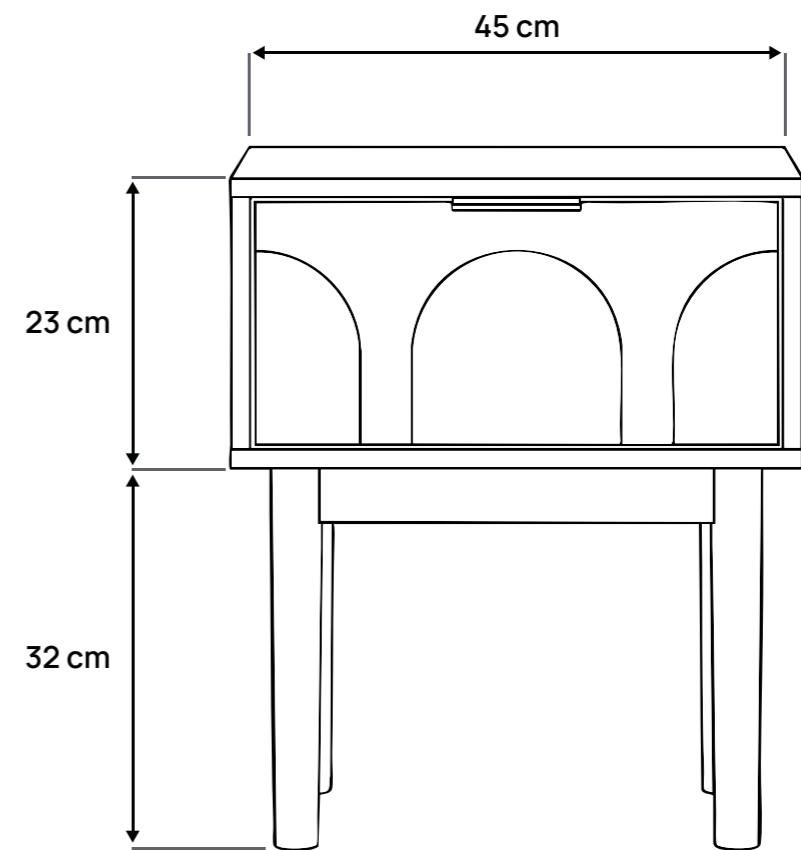

## NOLAN

30 min

x1

CE

	REF	PCS	QTY	DIM
	1	PCS-005332	x2	45x38x1.5 cm
	2	PCS-005333	x2	20x37.9x1.5 cm
	3	PCS-005334	x2	20x37.9x1.5 cm
	4	PCS-005335	x2	45x38x1.5 cm
	5	PCS-005336	x2	42.7x20.9x0.28 cm
	6	PCS-005337	x4	35.5x3.5x32 cm
	7	PCS-005338	x4	33.5x4.5x2 cm
	8	PCS-005339	x2	41.2x19.3x1.5 cm
	9	PCS-005340	x2	29.8x14x1.2 cm
	10	PCS-005341	x2	29.8x14x1.2 cm
	11	PCS-005342	x2	36.9x14x1.2 cm

	12	PCS-005343	x2	37.8x29.4x0.28 cm
	A	PCS-004629	x16	Ø6x35 mm
	B	PCS-004638	x24	8x30 mm
	C	PCS-004634	x28	Ø3x12 mm
	D	PCS-004646	x8	Ø3x16 mm
	E	PCS-004645	x8	6x40 mm
	F	PCS-004631	x2	M4
	G	PCS-004635	x8	Ø6x55 mm
	M	PCS-004653	x16	Ø15x10 mm
	N	PCS-004637	x8	Ø4x35 mm
	O	PCS-004868	x8	13x13x9 mm

	S	PCS-004867	x8	Ø20mm
	P	PCS-004647	x8	Ø4x50 mm
	H	PCS-004866	x8	Ø7x40 mm
	Q	PCS-004642	x2	3x8cm
	R	PCS-004639	x8	10x10 mm
	I	PCS-004524	x2	300 mm
	K	PCS-004526	x2	300 mm
	J	PCS-004525	x2	300 mm
	L	PCS-004527	x2	300 mm