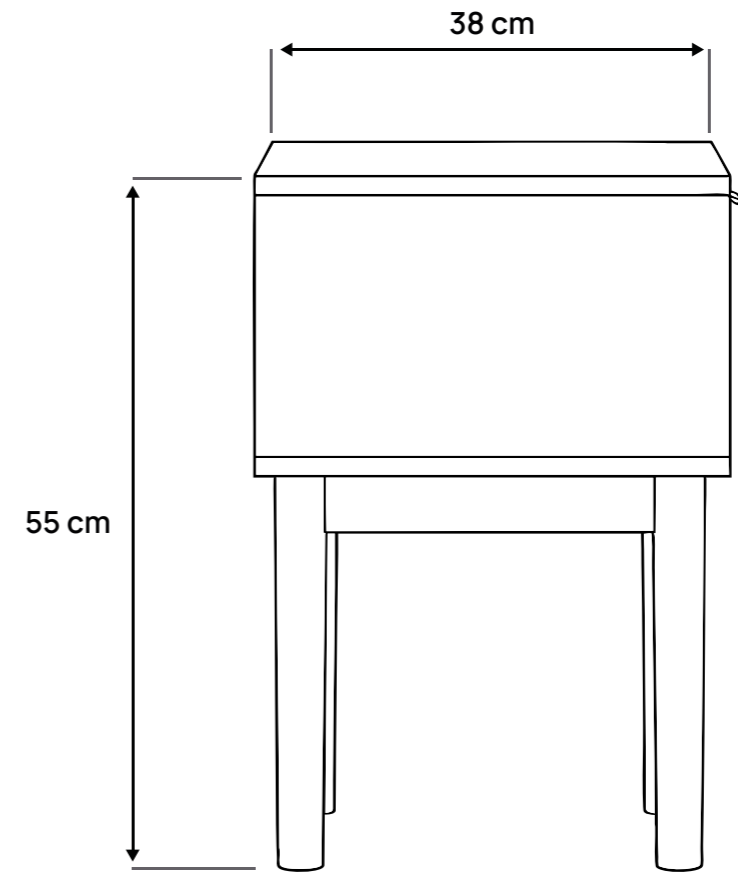

## NOLAN

30 min

x1

CE

	REF	PCS	QTY	DIM
	1	PCS-005332	x2	45x38x1.5 cm
	2	PCS-005333	x2	20x37.9x1.5 cm
	3	PCS-005334	x2	20x37.9x1.5 cm
	4	PCS-005335	x2	45x38x1.5 cm
	5	PCS-005336	x2	42.7x20.9x0.28 cm
	6	PCS-005337	x4	35.5x3.5x32 cm
	7	PCS-005338	x4	33.5x4.5x2 cm
	8	PCS-005339	x2	41.2x19.3x1.5 cm
	9	PCS-005340	x2	29.8x14x1.2 cm
	10	PCS-005341	x2	29.8x14x1.2 cm
	11	PCS-005342	x2	36.9x14x1.2 cm

	12	PCS-005343	x2	37.8x29.4x0.28 cm
	A	PCS-004629	x16	Ø6x35 mm
	B	PCS-004638	x24	8x30 mm
	C	PCS-004634	x28	Ø3x12 mm
	D	PCS-004646	x8	Ø3x16 mm
	E	PCS-004645	x8	6x40 mm
	F	PCS-004631	x2	M4
	G	PCS-004635	x8	Ø6x55 mm
	M	PCS-004653	x16	Ø15x10 mm
	N	PCS-004637	x8	Ø4x35 mm
	O	PCS-004868	x8	13x13x9 mm

	S	PCS-004867	x8	Ø20mm
	P	PCS-004647	x8	Ø4x50 mm
	H	PCS-004866	x8	Ø7x40 mm
	Q	PCS-004642	x2	3x8cm
	R	PCS-004639	x8	10x10 mm
	I	PCS-004524	x2	300 mm
	K	PCS-004526	x2	300 mm
	J	PCS-004525	x2	300 mm
	L	PCS-004527	x2	300 mm