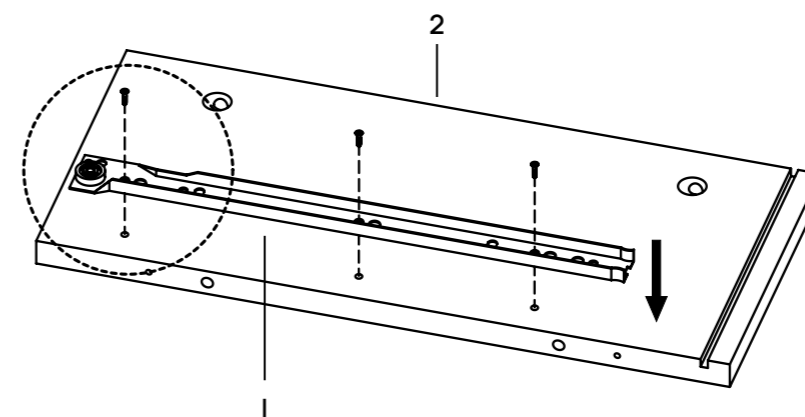

S	PCS-004867	x8	Ø20mm
	P	PCS-004647	x8	Ø4x50 mm
	H	PCS-004866	x8	Ø7x40 mm
	Q	PCS-004642	x2	3x8cm
	R	PCS-004639	x8	10x10 mm
	I	PCS-004524	x2	300 mm
	K	PCS-004526	x2	300 mm
	J	PCS-004525	x2	300 mm
	L	PCS-004527	x2	300 mm

1.

2.